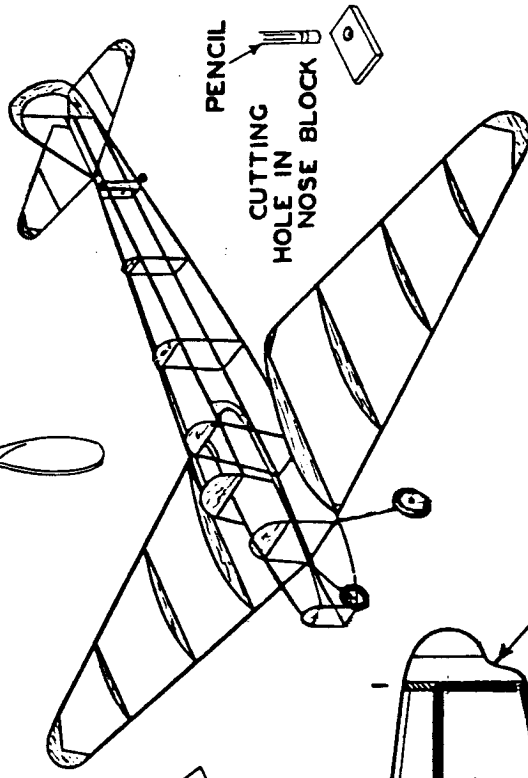

CUT LICENSE NUMBERS FROM PLAN

GLUE STRIPES TO FUSELAGE

RYAN SC

WING SPAN 10" LENGTH 7"

DRAWN BY [Signature] KIT NO. W 6