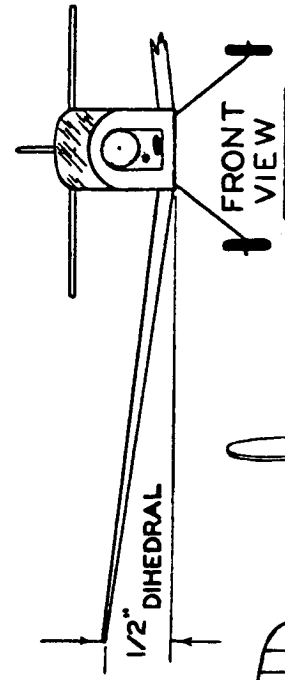

CUT LICENSE NUMBERS FROM PLAN

GLUE STRIPES TO FUSELAGE

RYAN SC

WING SPAN 10" LENGTH 7"

DRAWN BY [Signature] KIT NO. W 6