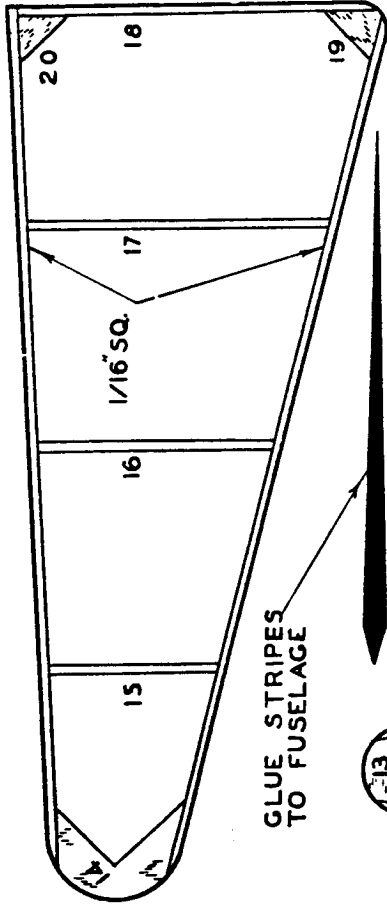

CUT LICENSE NUMBERS FROM PLAN

GLUE STRIPES TO FUSELAGE

RYAN SC

WING SPAN 10" LENGTH 7"

DRAWN BY [Signature] KIT NO. W 6