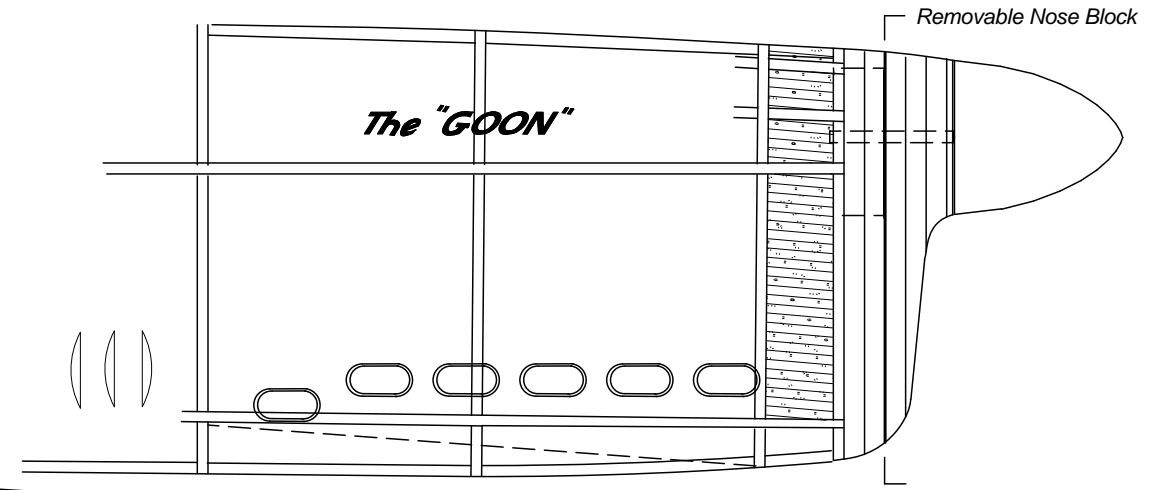

COLOR:
 Overall Cream With
 Black Registrations And Race Numbers.
 Flat Black Antiglare Panel Ahead Of Cockpit

ART CHESTER'S Racer "The GOON"
 1938-1939 National Air Races
 FAC Scale or Greve Racer
 Drawn By David Livesay (10-28-92)
 Reference
 1919-1939 Air Wars
 No.9, March 1987