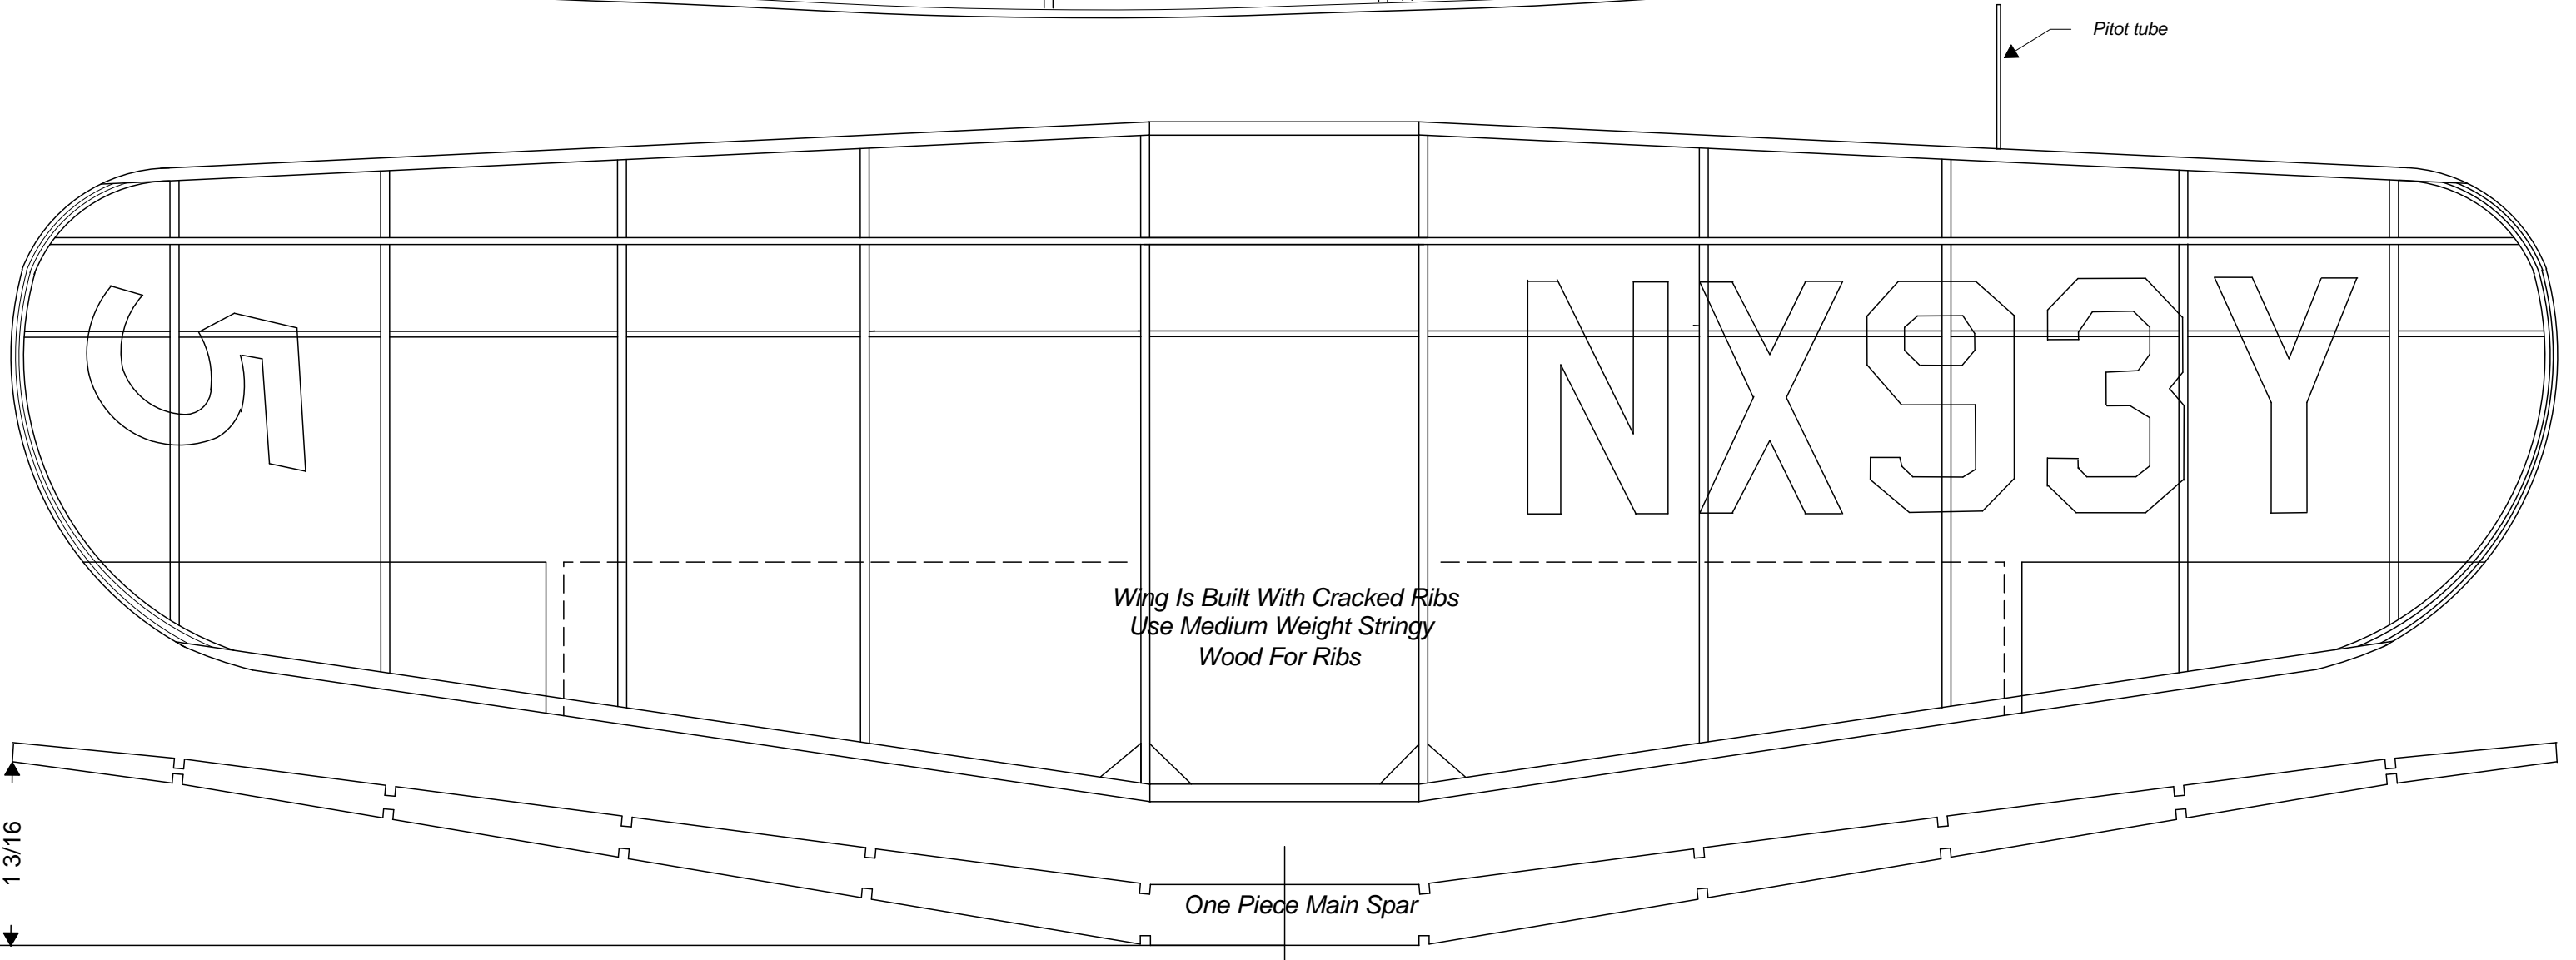

COLOR:
 Overall Cream With
 Black Registrations And Race Numbers.
 Flat Black Antiglare Panel Ahead Of Cockpit

ART CHESTER'S Racer "The GOON"
 1938-1939 National Air Races
 FAC Scale or Greve Racer
 Drawn By David Livesay (10-28-92)
 Reference
 1919-1939 Air Wars
 No.9, March 1987