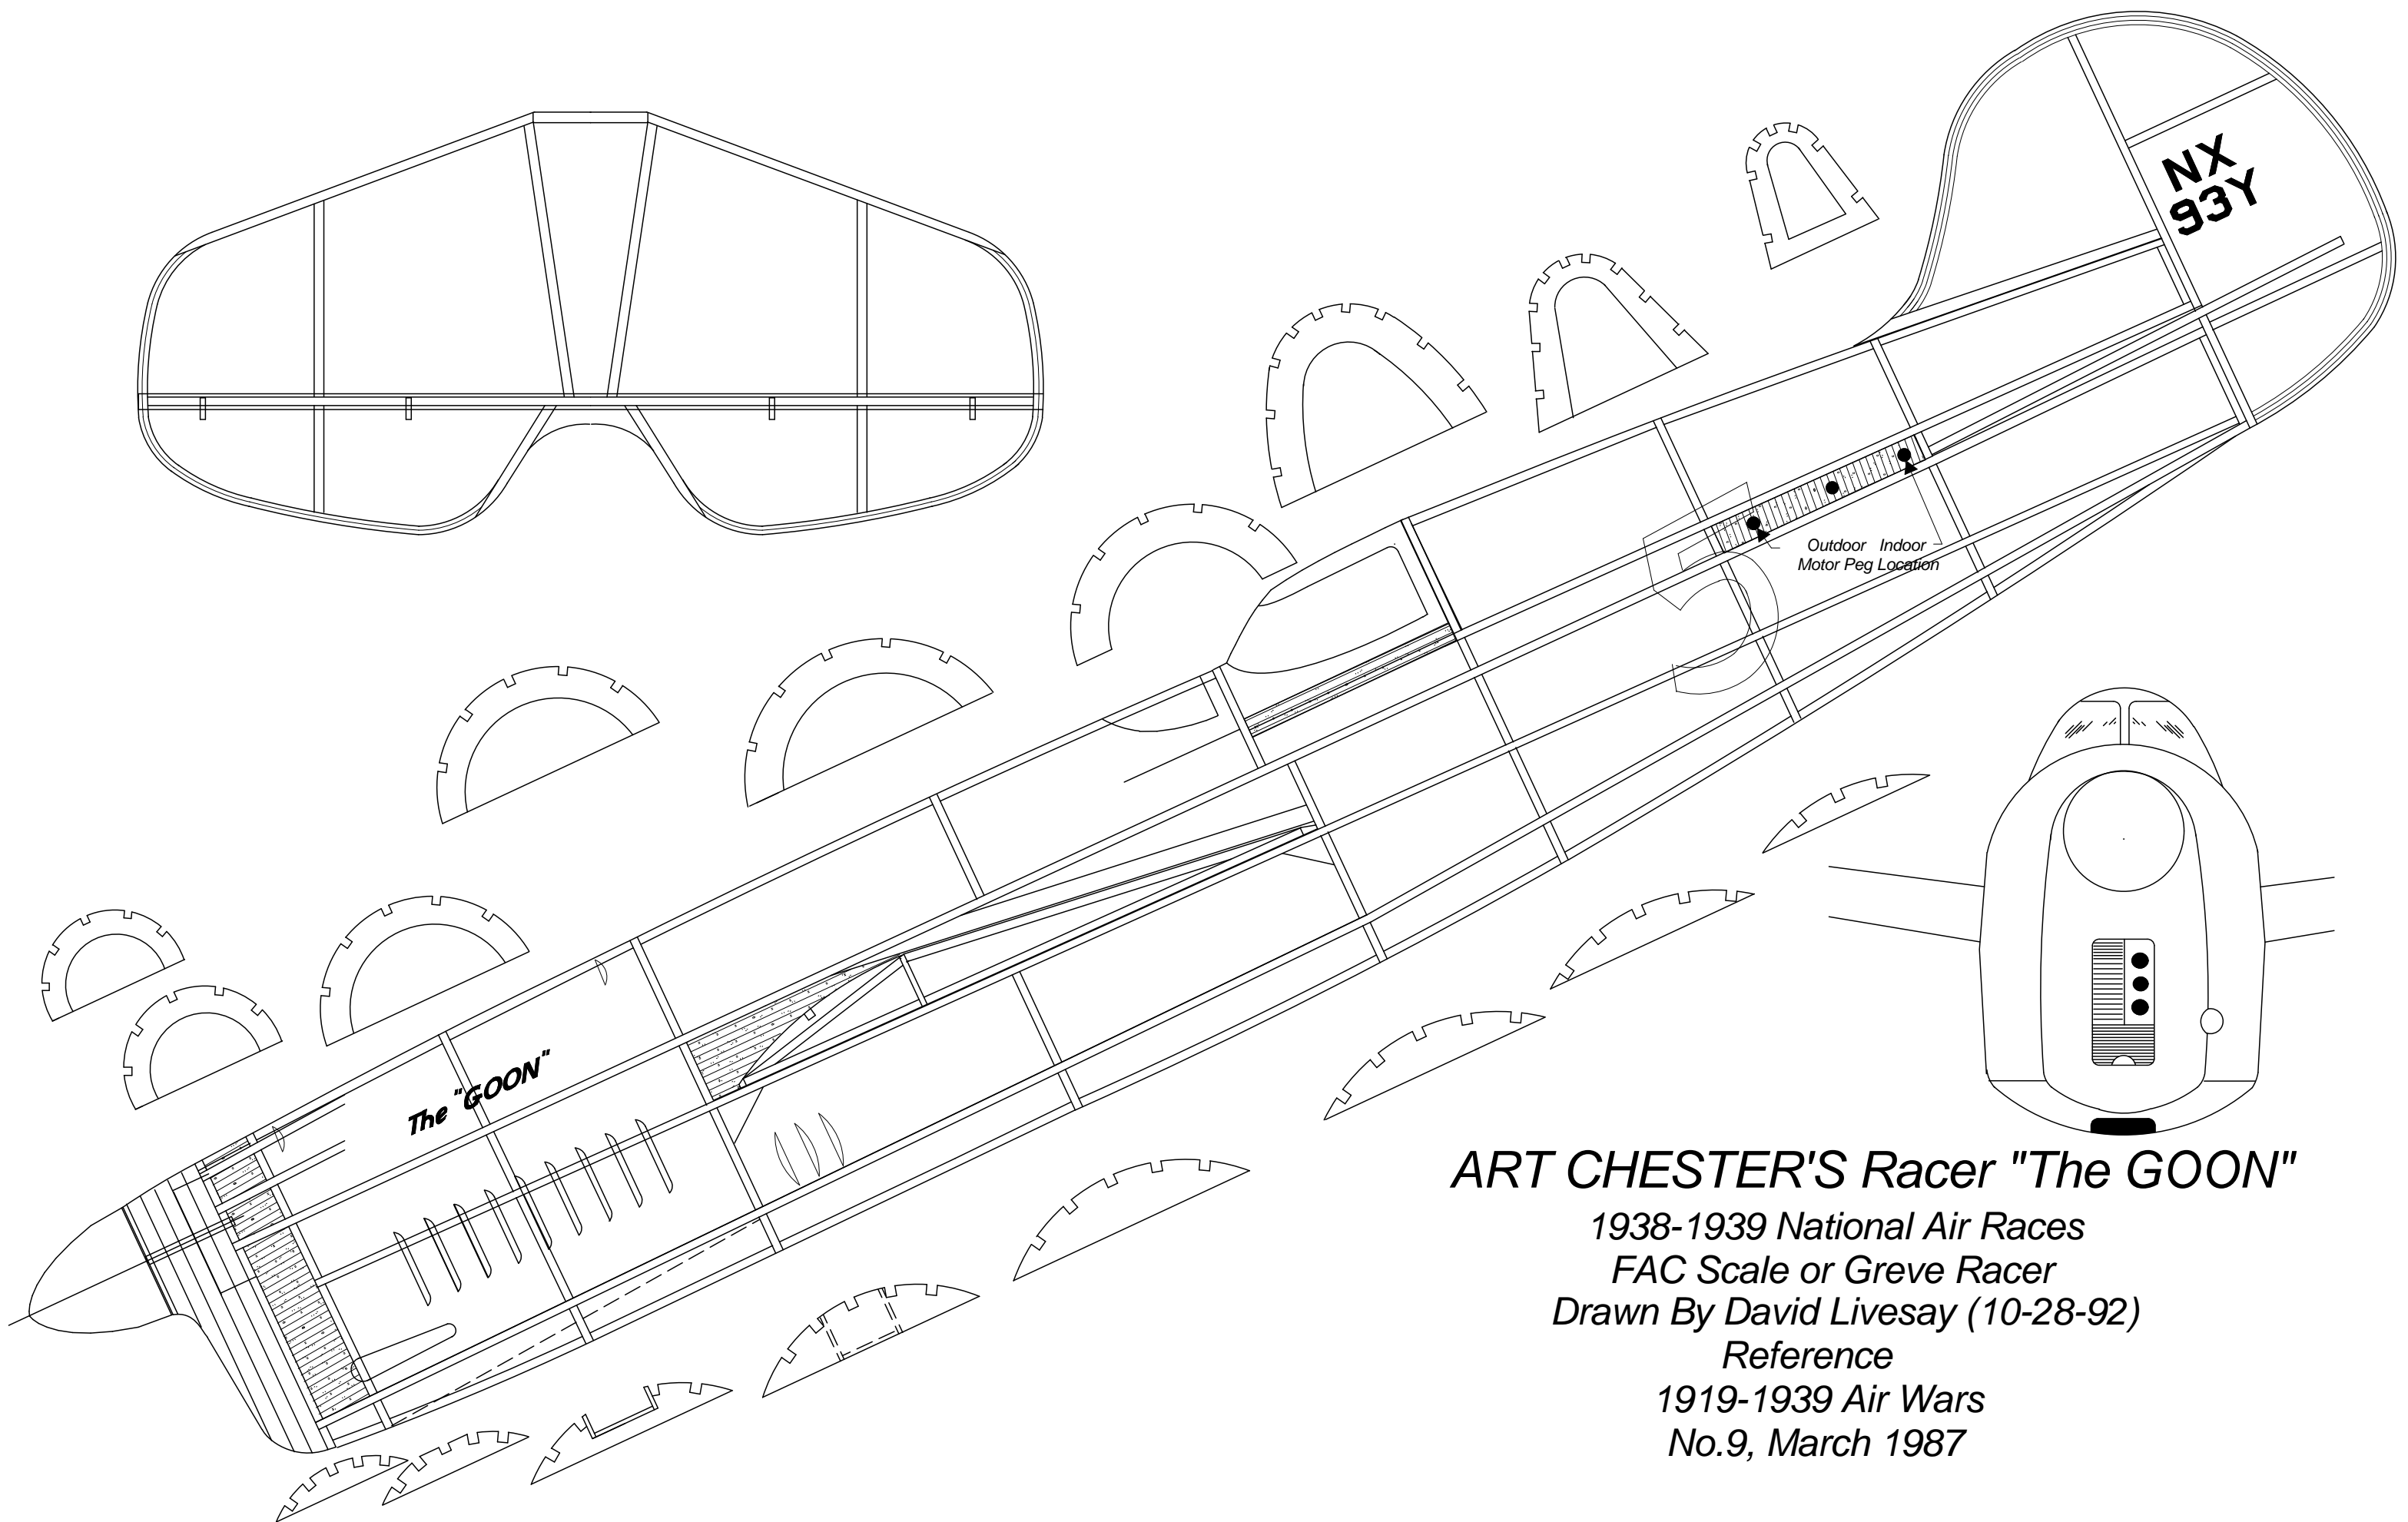

COLOR:
 Overall Cream With
 Black Registrations And Race Numbers.
 Flat Black Antiglare Panel Ahead Of Cockpit

ART CHESTER'S Racer "The GOON"
 1938-1939 National Air Races
 FAC Scale or Greve Racer
 Drawn By David Livesay (10-28-92)
 Reference
 1919-1939 Air Wars
 No.9, March 1987