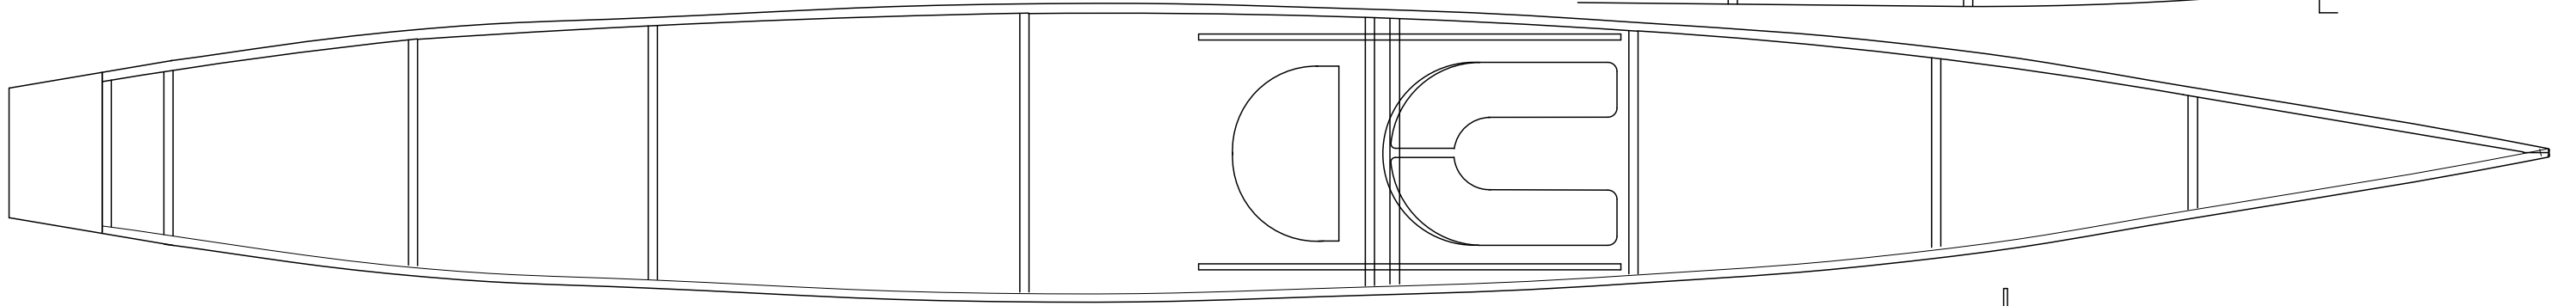

COLOR:
 Overall Cream With
 Black Registrations And Race Numbers.
 Flat Black Antiglare Panel Ahead Of Cockpit

ART CHESTER'S Racer "The GOON"
 1938-1939 National Air Races
 FAC Scale or Greve Racer
 Drawn By David Livesay (10-28-92)
 Reference
 1919-1939 Air Wars
 No.9, March 1987