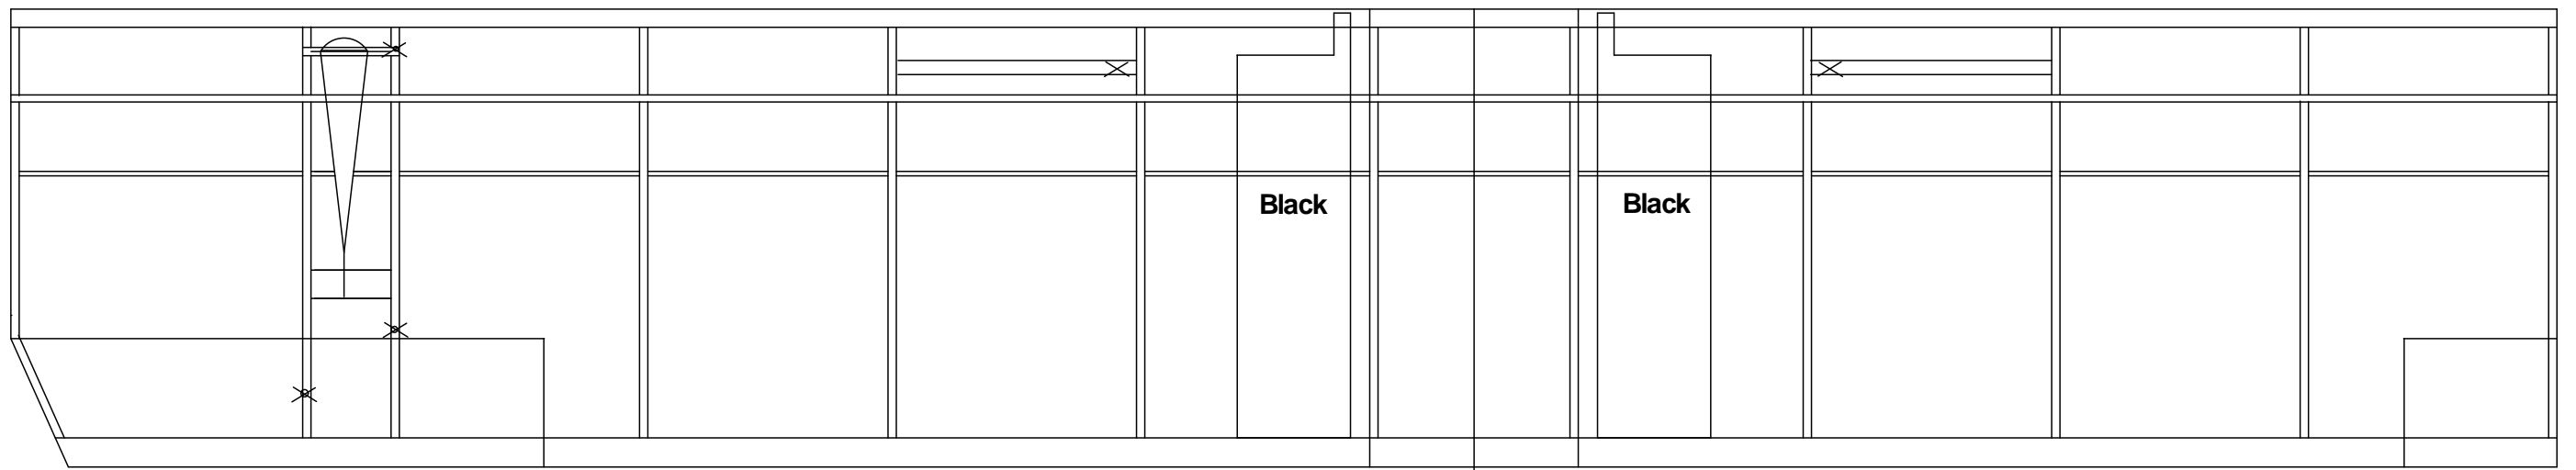

Upper Wing Spar

Black

Black

CURTISS "Carrier Pigeon I"
(1926-29)

Scale References
Paul Matts
Scale Airplane drawings
Volume 1

Aileron counter balance

Lower Wing Spar

.020 Wire

Wing Tip Rib

A

B

N.A.T. Arrow and
Border - Red
Background - White

CARRIER
PIGEON

← N.A.T. →
C.A.M. 3 2042-1000
U.S. MAIL
EXPRESS

N 91

Lettering on
Fuselage - White