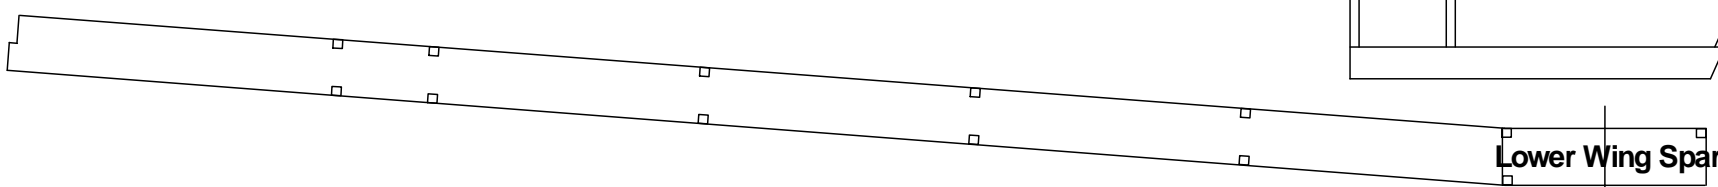

Upper Wing Spar

Black

Black

CURTISS "Carrier Pigeon I"
(1926-29)

Scale References
Paul Matts
Scale Airplane drawings
Volume 1

Aileron counter balance

Lower Wing Spar

.020 Wire

Wing Tip Rib

A

B

N.A.T. Arrow and
Border - Red
Background - White

CARRIER
PIGEON

← N.A.T. →
C.A.M. 3 2042-1000
U.S. MAIL
EXPRESS

N 91

Lettering on
Fuselage - White

CURTISS "Carrier Pigeon I"
(1926-29)

Drawn By: David Livesay
For Cloudbusters Newsletter
(Oct 20 1996)

Color
Wings and Tail surfaces - Silver
Fuselage and all Struts - Olive Green
Lettering on Fin - Black