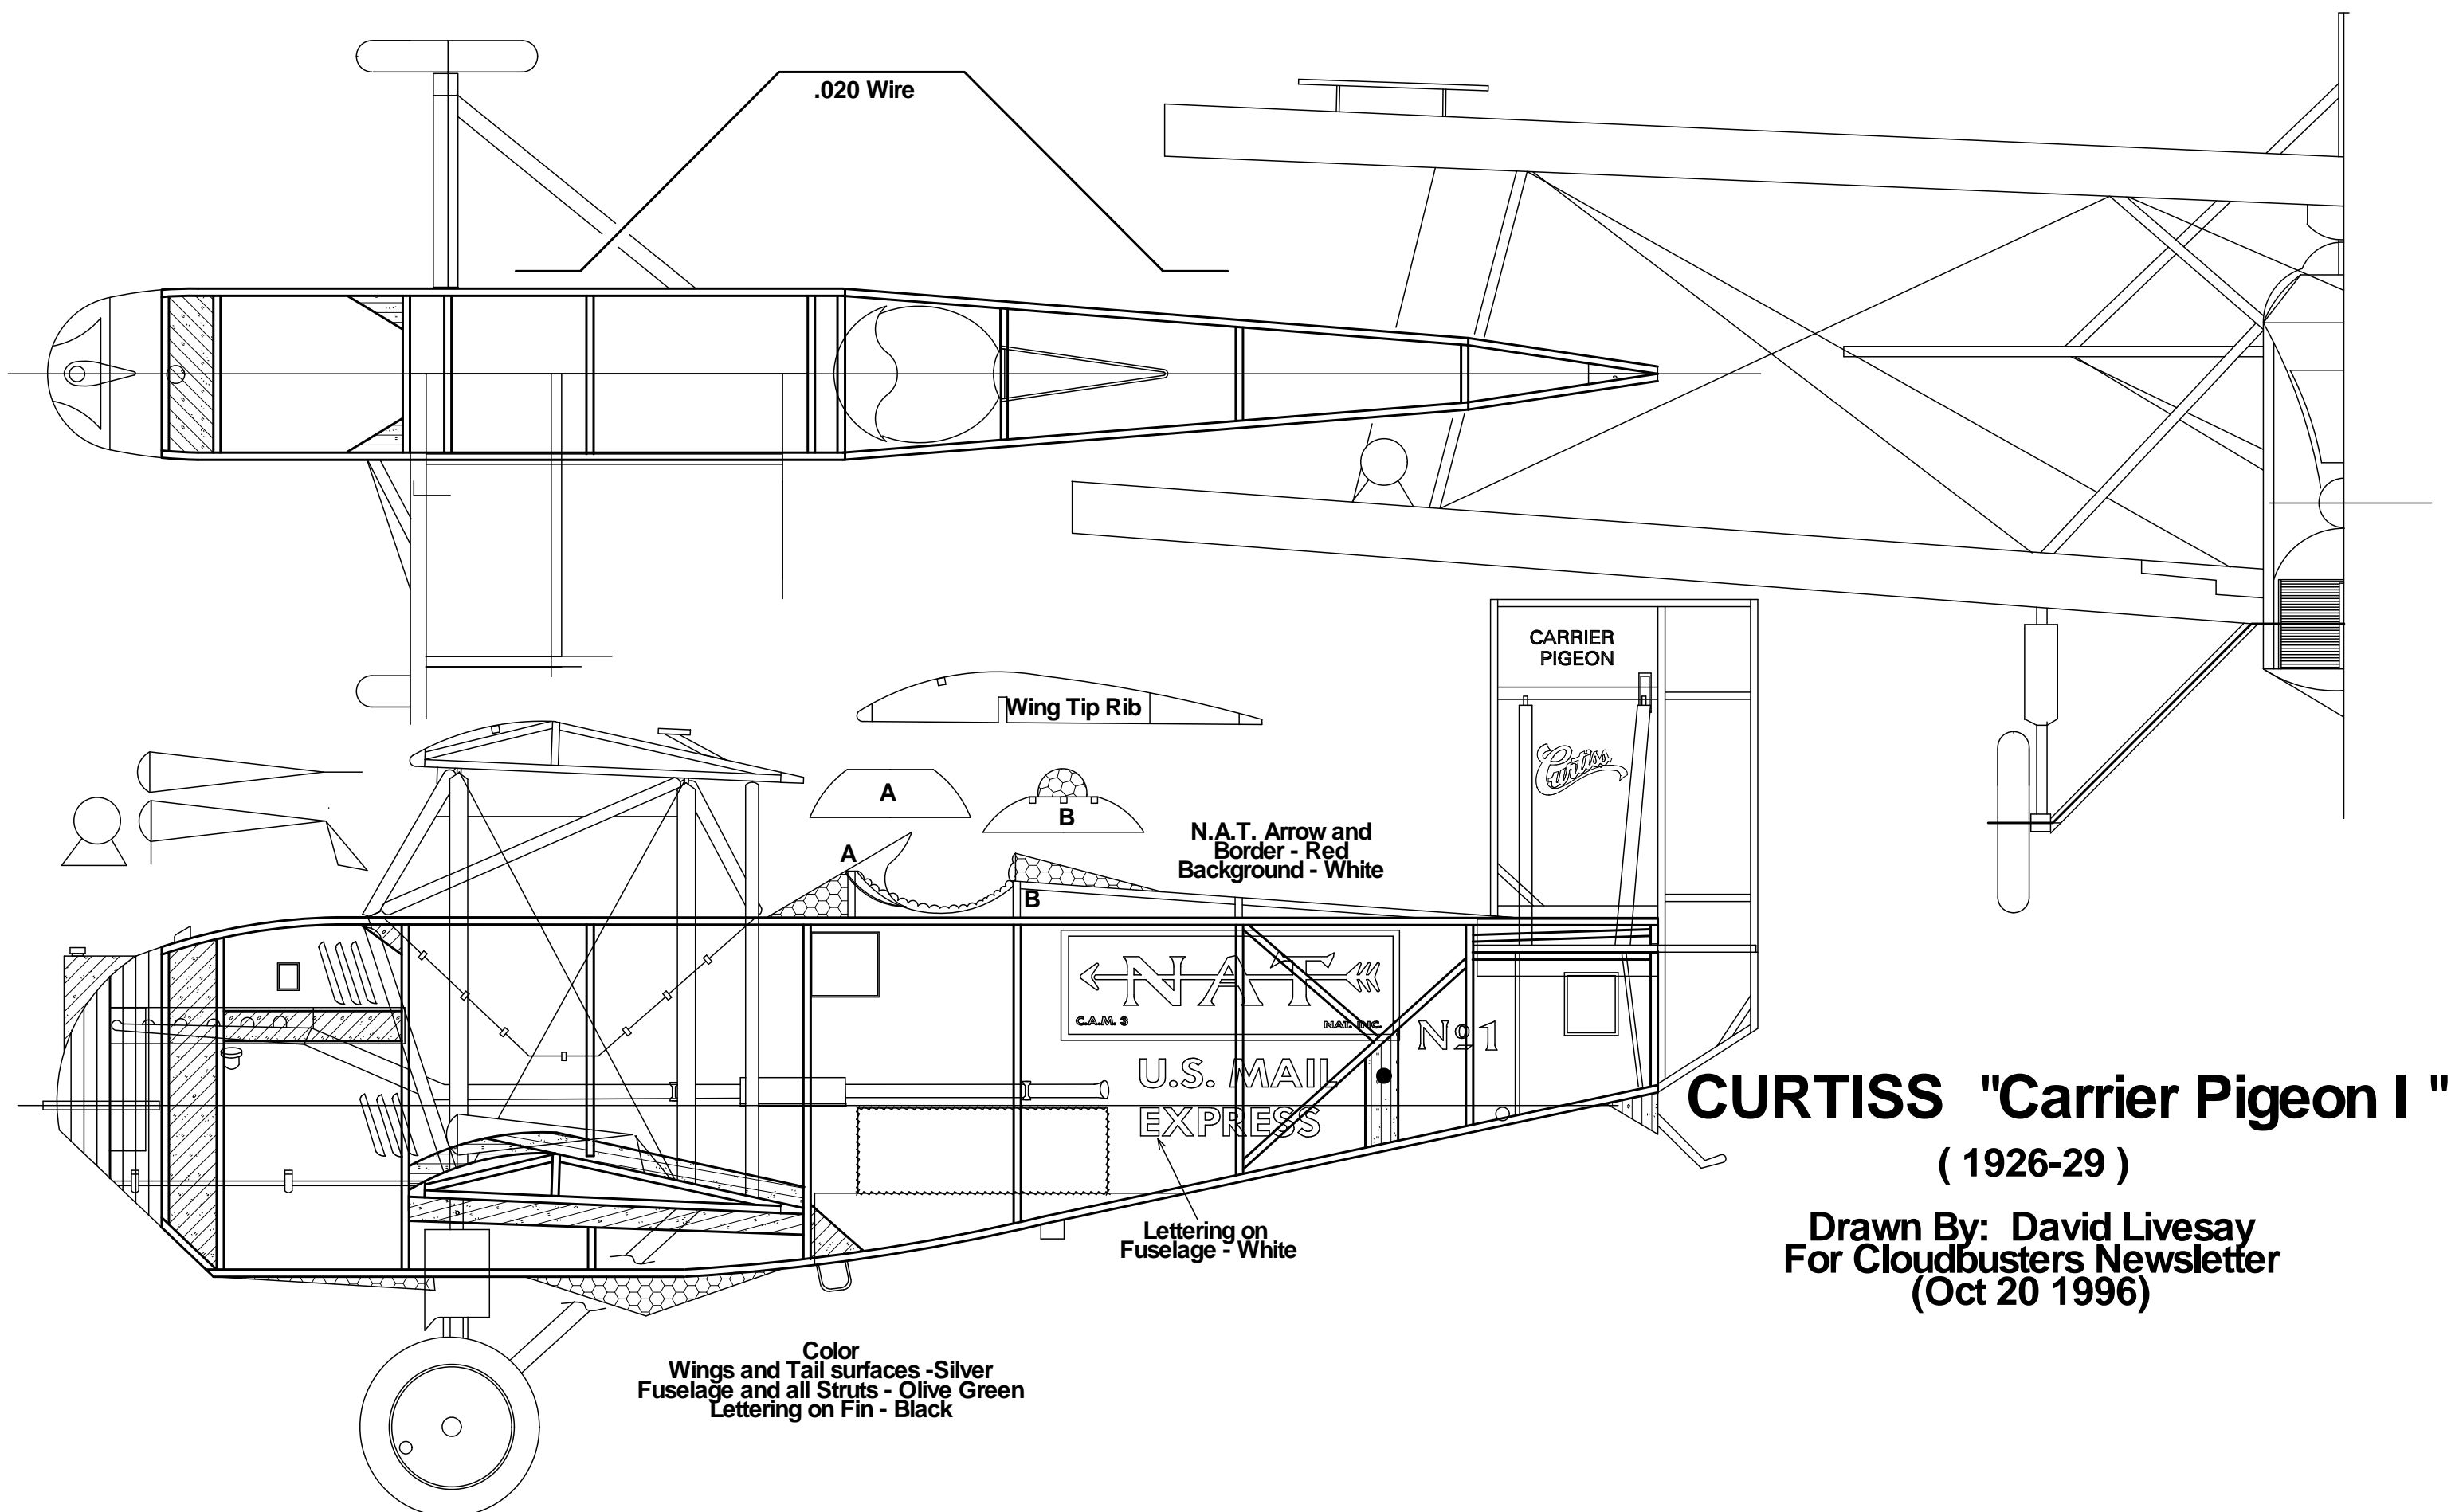

Upper Wing Spar

Black

Black

CURTISS "Carrier Pigeon I"
(1926-29)

Scale References
Paul Matts
Scale Airplane drawings
Volume 1

Aileron counter balance

Lower Wing Spar

.020 Wire

Wing Tip Rib

A

B

N.A.T. Arrow and
Border - Red
Background - White

CARRIER
PIGEON

← N.A.T. →
C.A.M. 3 2042-1000
U.S. MAIL
EXPRESS

N 91

Lettering on
Fuselage - White

CURTISS "Carrier Pigeon I"
(1926-29)

Drawn By: David Livesay
For Cloudbusters Newsletter
(Oct 20 1996)

Color
Wings and Tail surfaces - Silver
Fuselage and all Struts - Olive Green
Lettering on Fin - Black