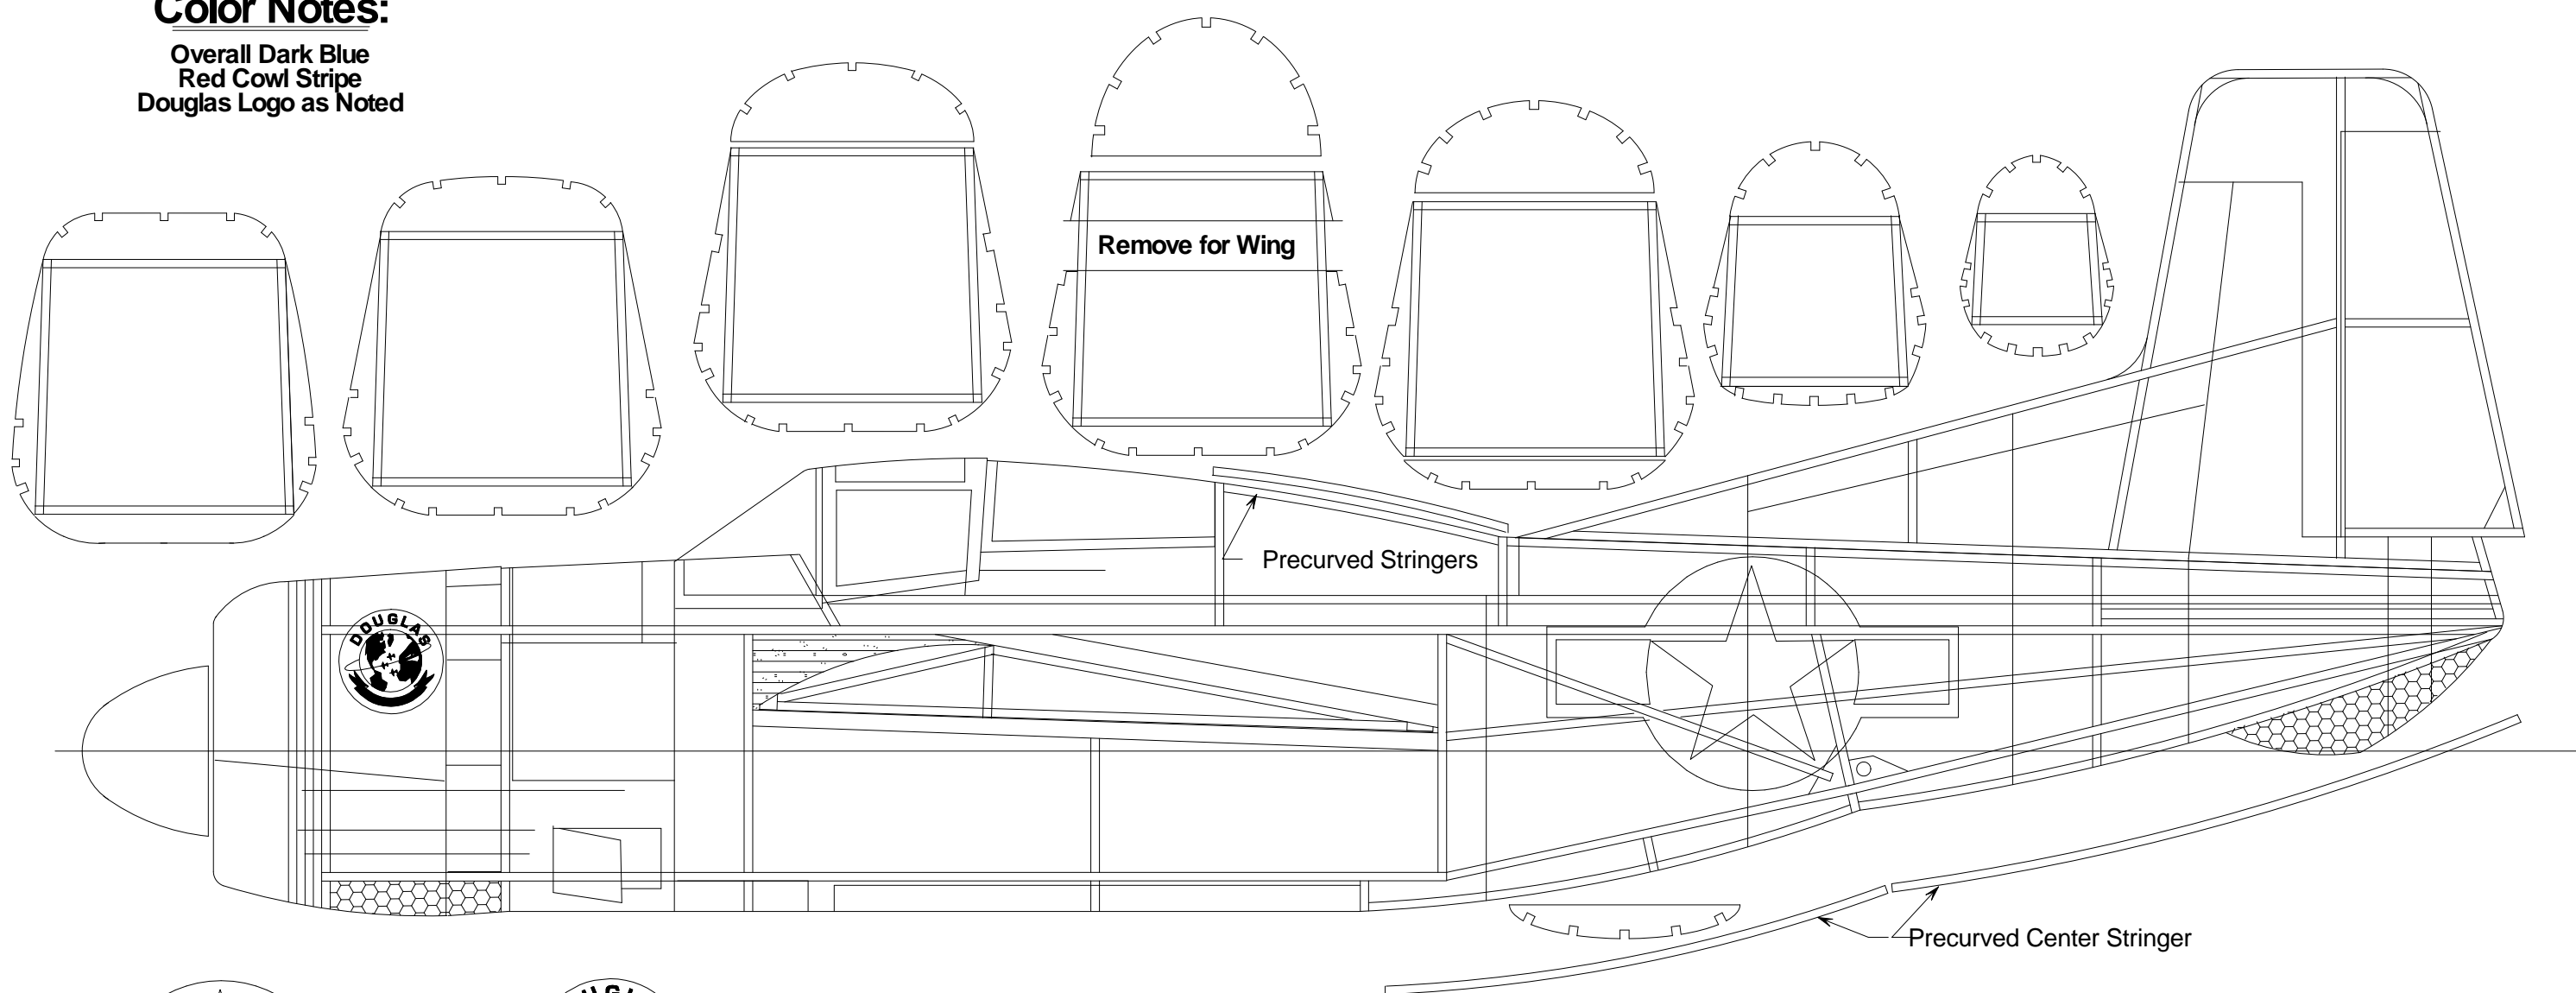

DOUGLAS BTD-1 (Destroyer)

Modern Military
Drawn By: David Livesay (11-2-1996)

Color Notes:

Overall Dark Blue
Red Cowl Stripe
Douglas Logo as Noted

DOUGLAS BTD-1 (Destroyer)

Modern Military
Drawn By: David Livesay (11-2-1996)