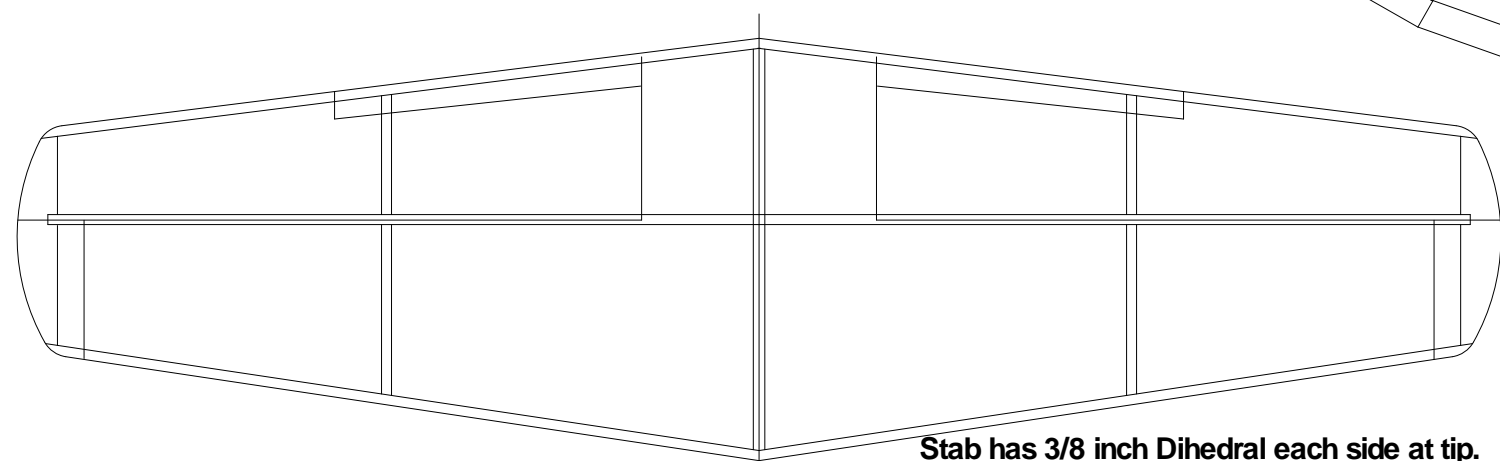

DOUGLAS BTD-1 (Destroyer)

Modern Military
Drawn By: David Livesay (11-2-1996)

Color Notes:

Overall Dark Blue
Red Cowl Stripe
Douglas Logo as Noted

DOUGLAS BTD-1 (Destroyer)

Modern Military
Drawn By: David Livesay (11-2-1996)