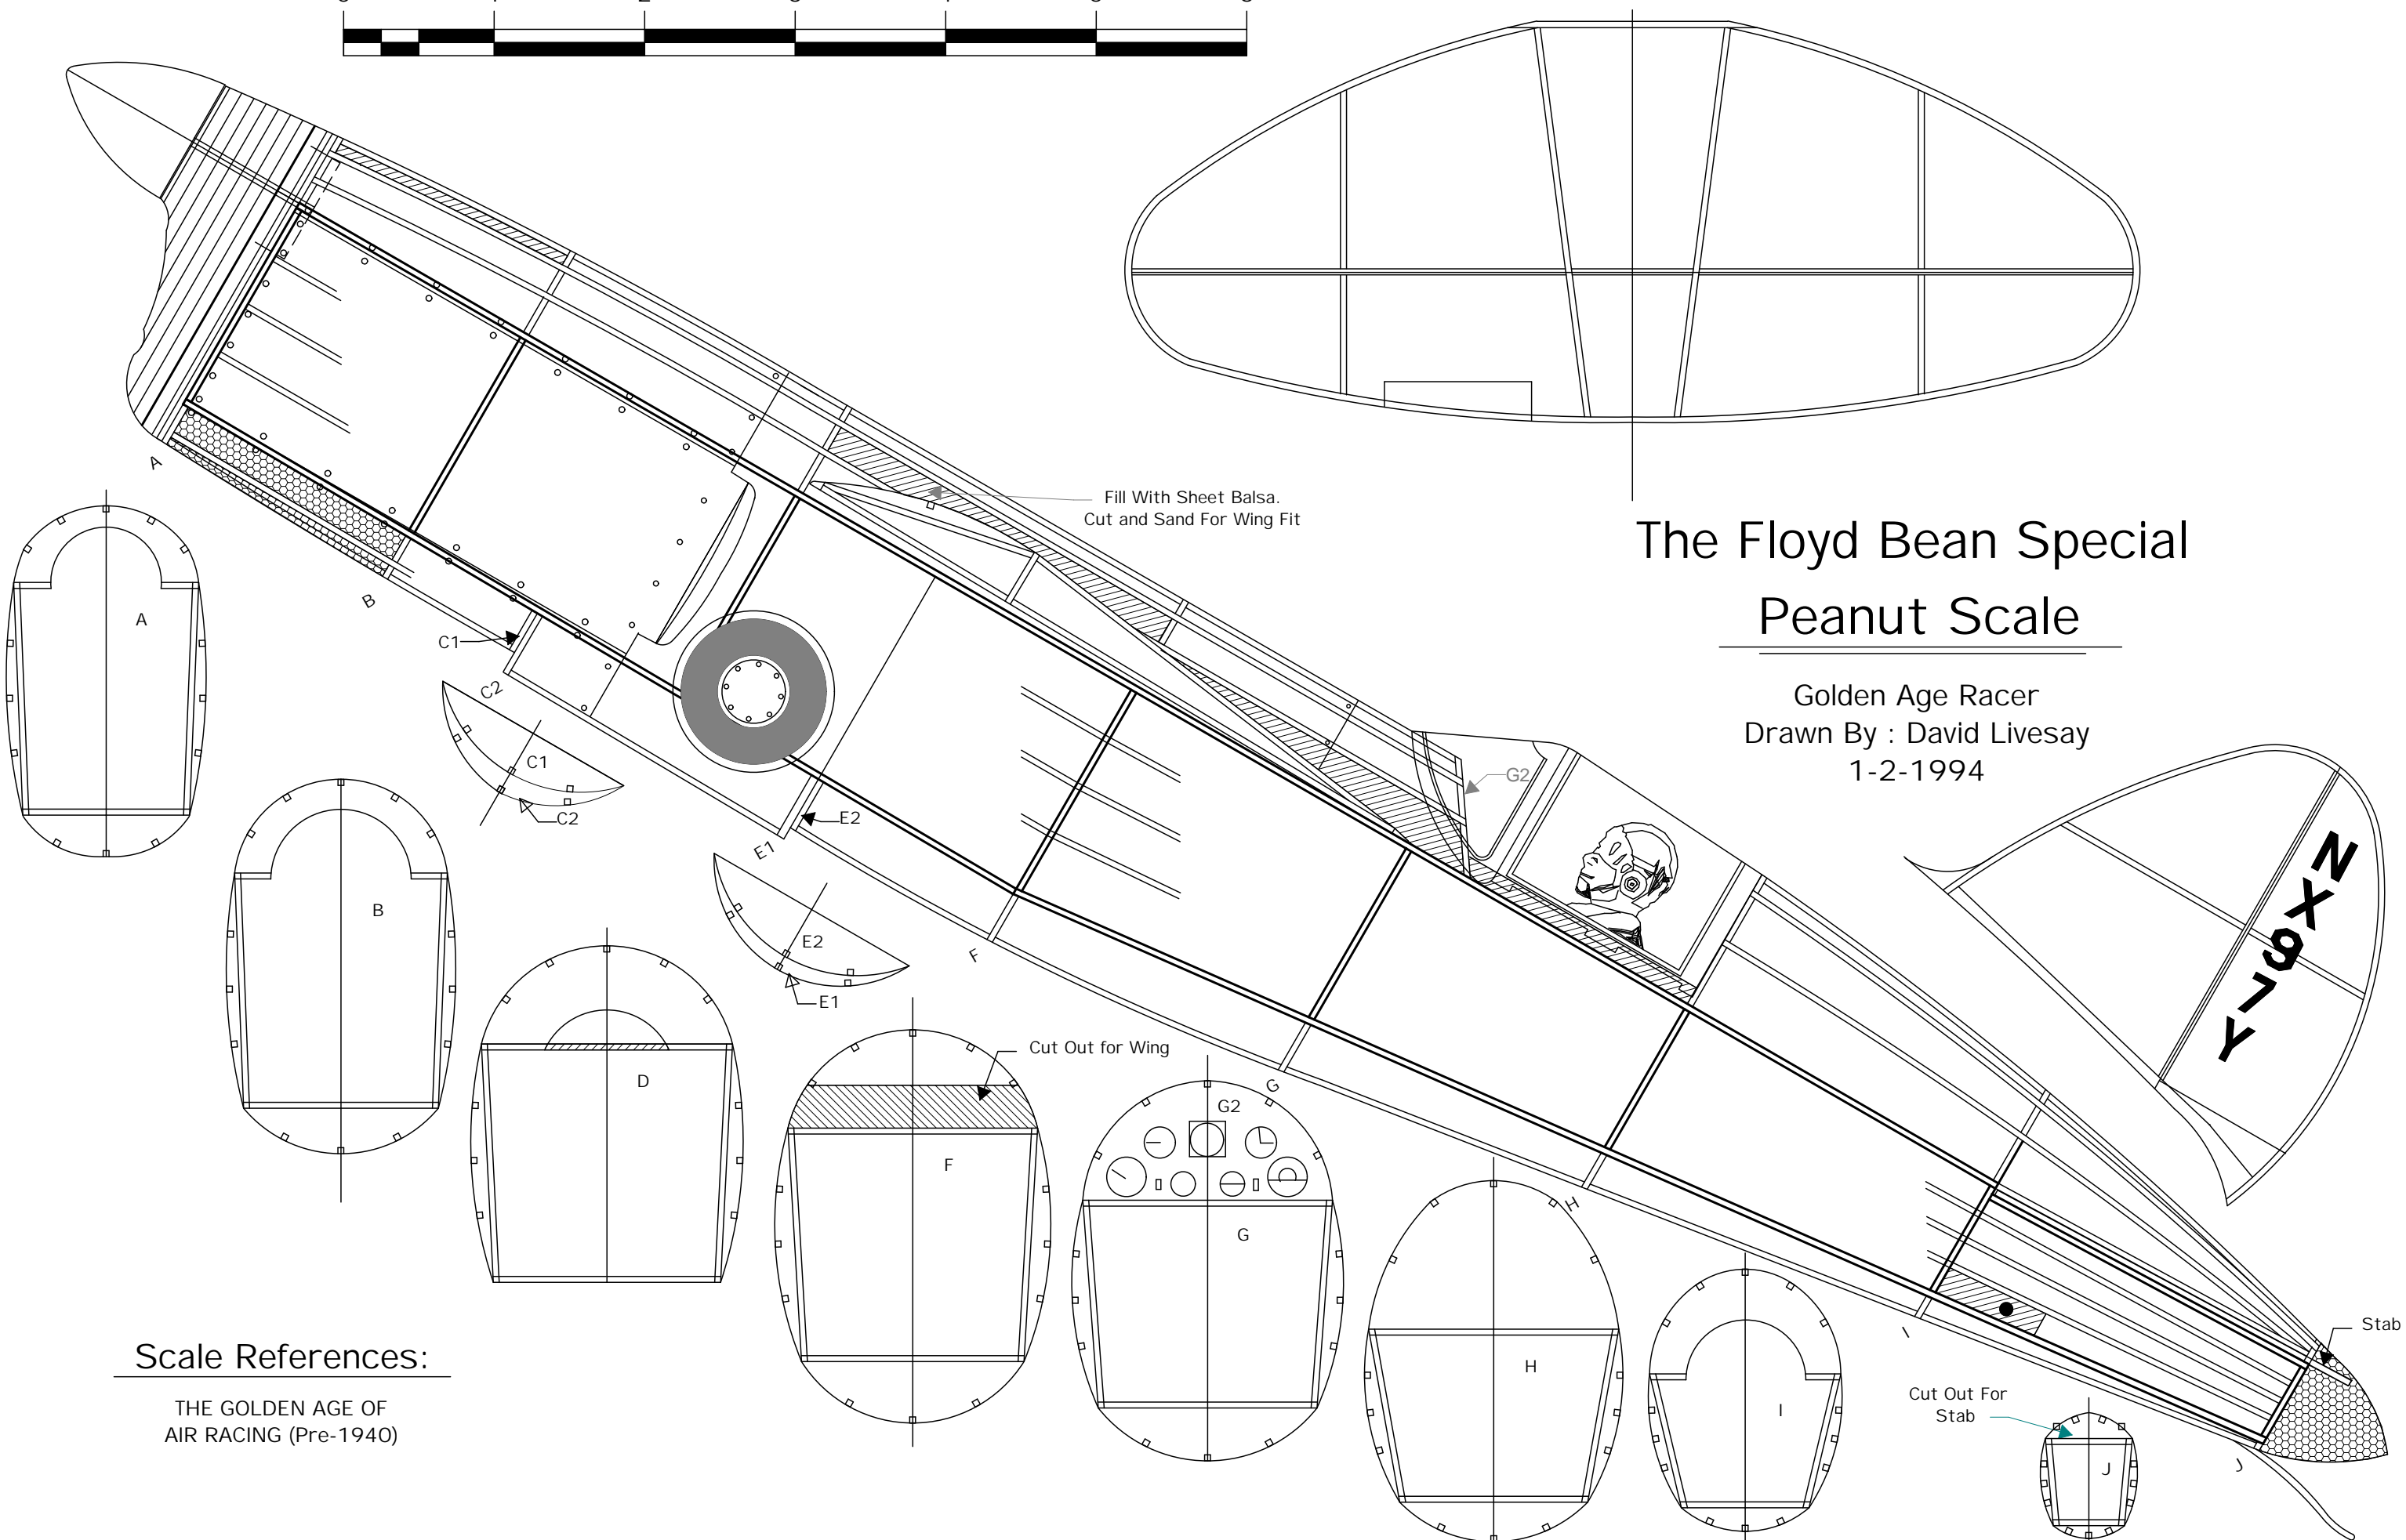

Color Scheme:

All Yellow With Brown Scallops
& Brown Wing Numbers Outlined
with Red Stripe About 5/16" Wide.
Rudder Registration Number Black.

The Floyd Bean Special Peanut Scale

Golden Age Racer

The Floyd Bean Special Peanut Scale

Golden Age Racer
Drawn By : David Livesay
1-2-1994

Scale References:

THE GOLDEN AGE OF
AIR RACING (Pre-1940)