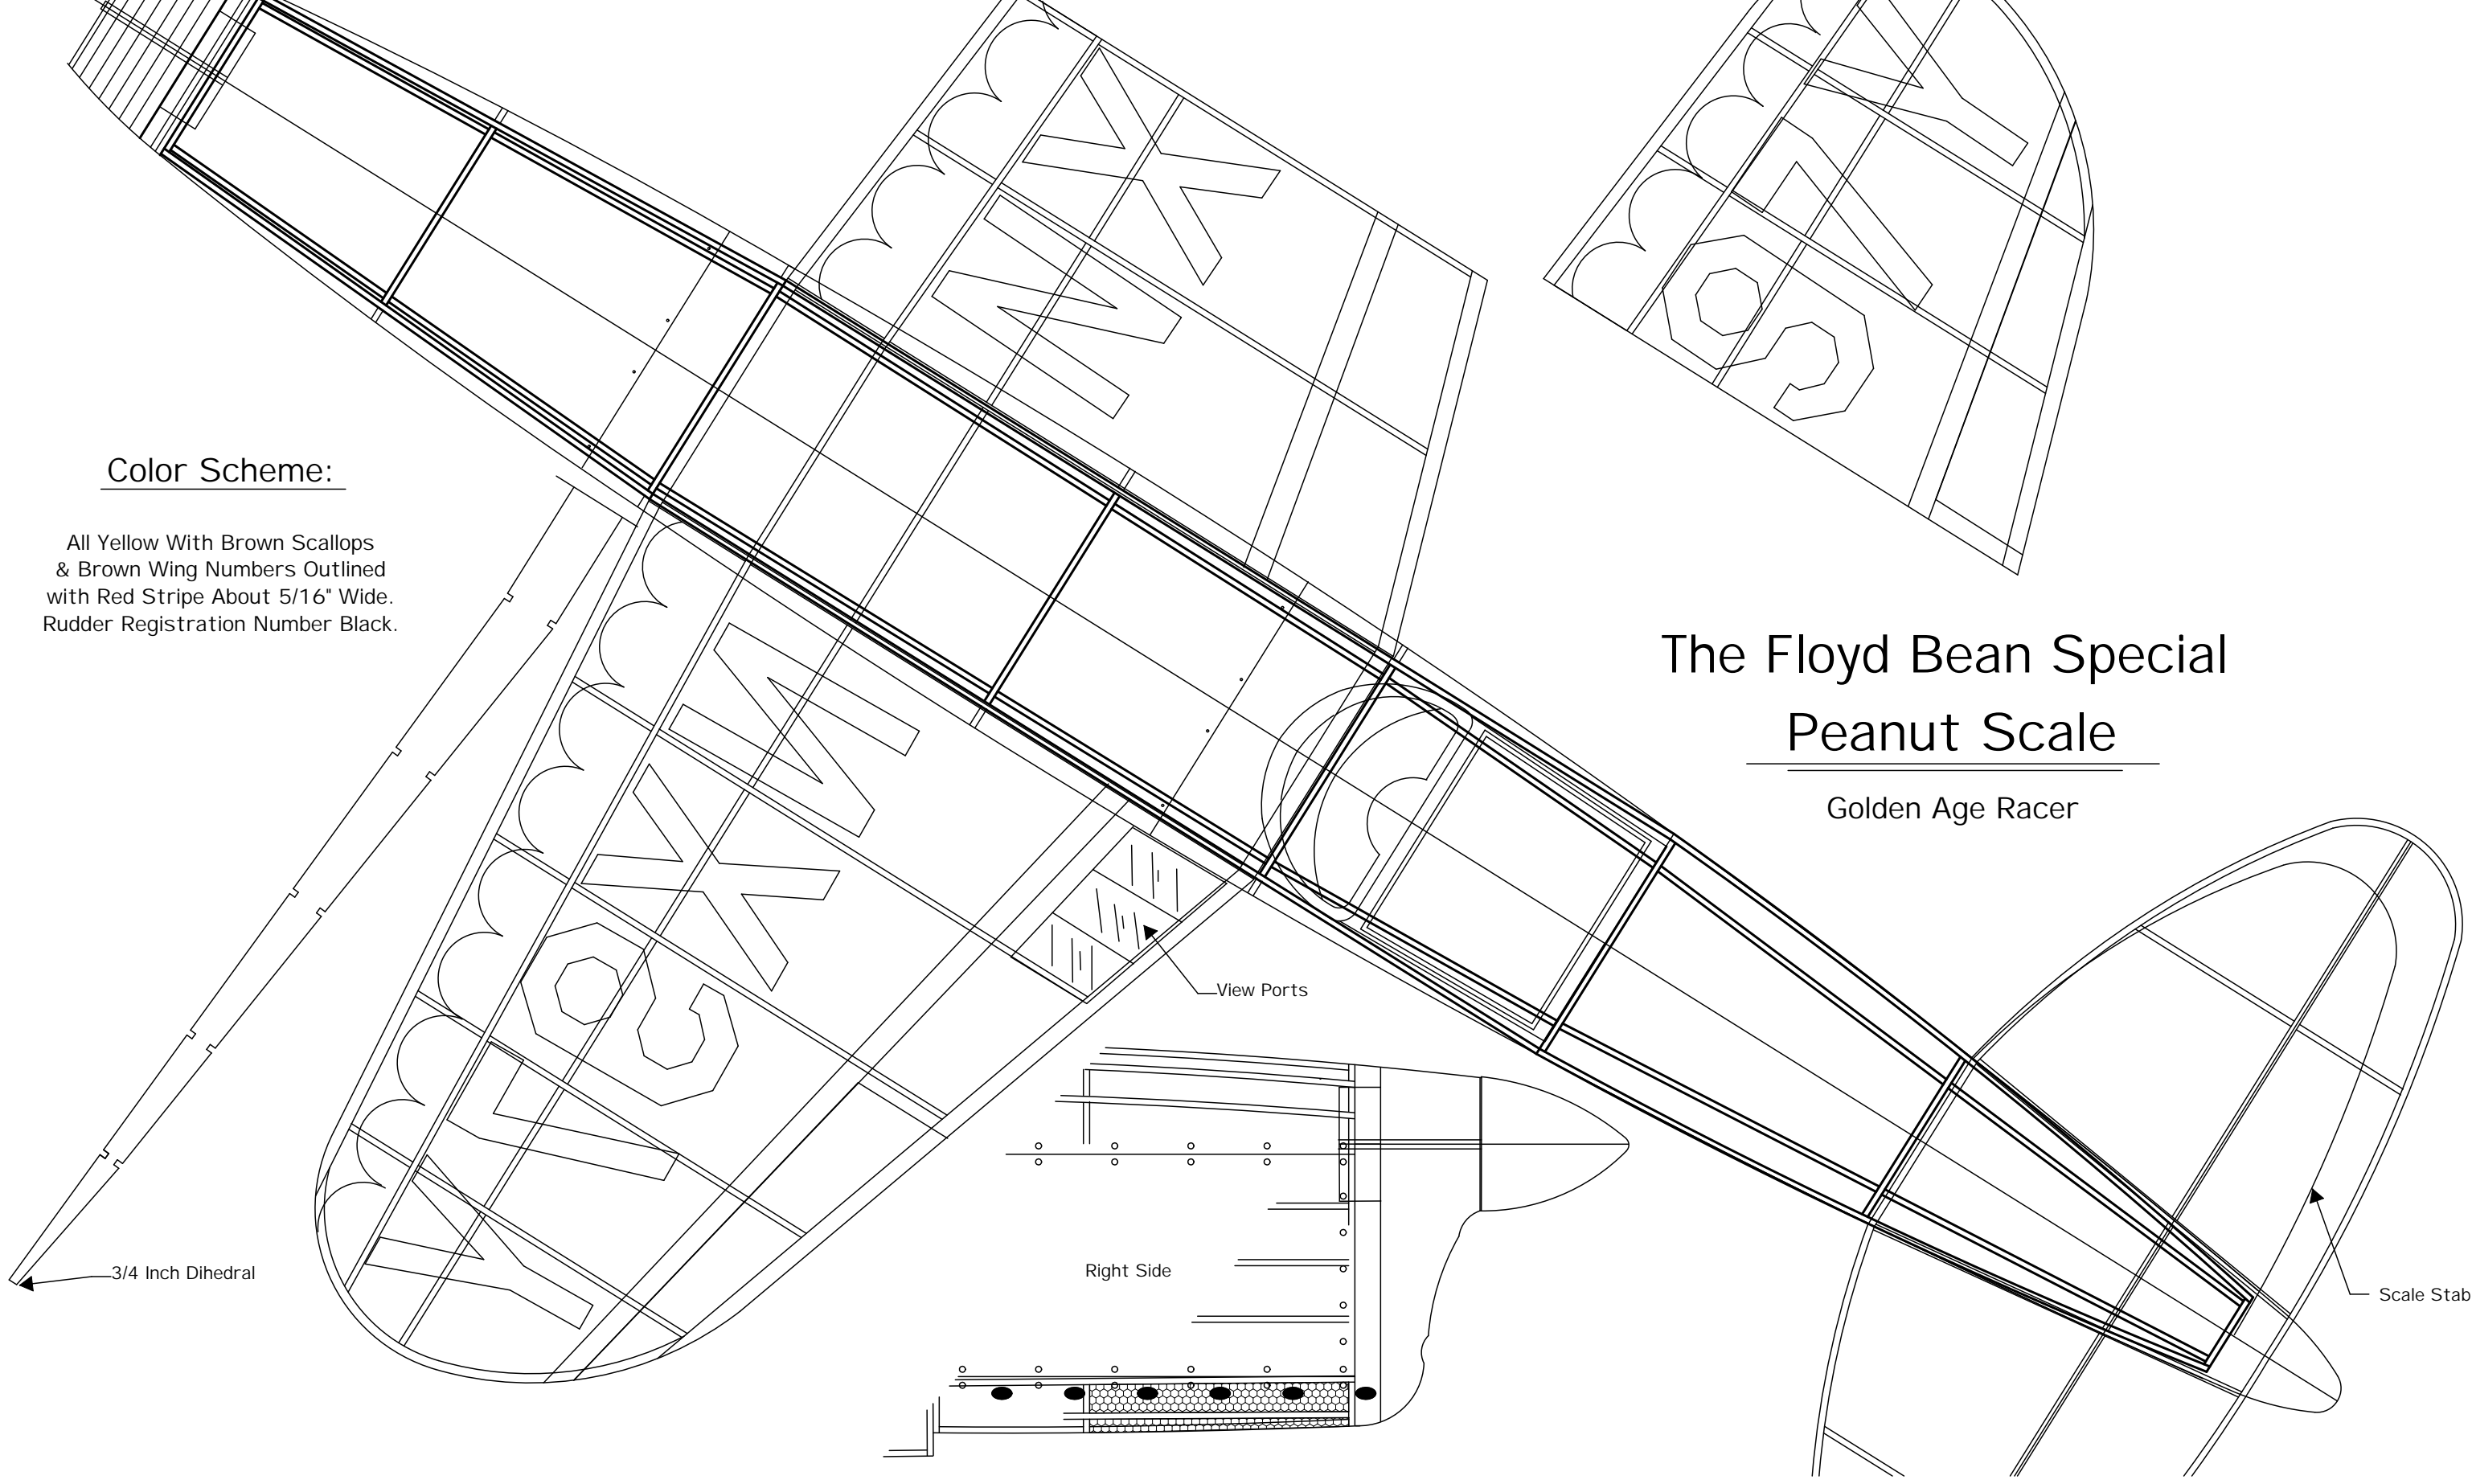

Color Scheme:

All Yellow With Brown Scallops
& Brown Wing Numbers Outlined
with Red Stripe About 5/16" Wide.
Rudder Registration Number Black.

The Floyd Bean Special Peanut Scale

Golden Age Racer

The Floyd Bean Special Peanut Scale

Golden Age Racer
Drawn By : David Livesay
1-2-1994

Scale References:

THE GOLDEN AGE OF
AIR RACING (Pre-1940)