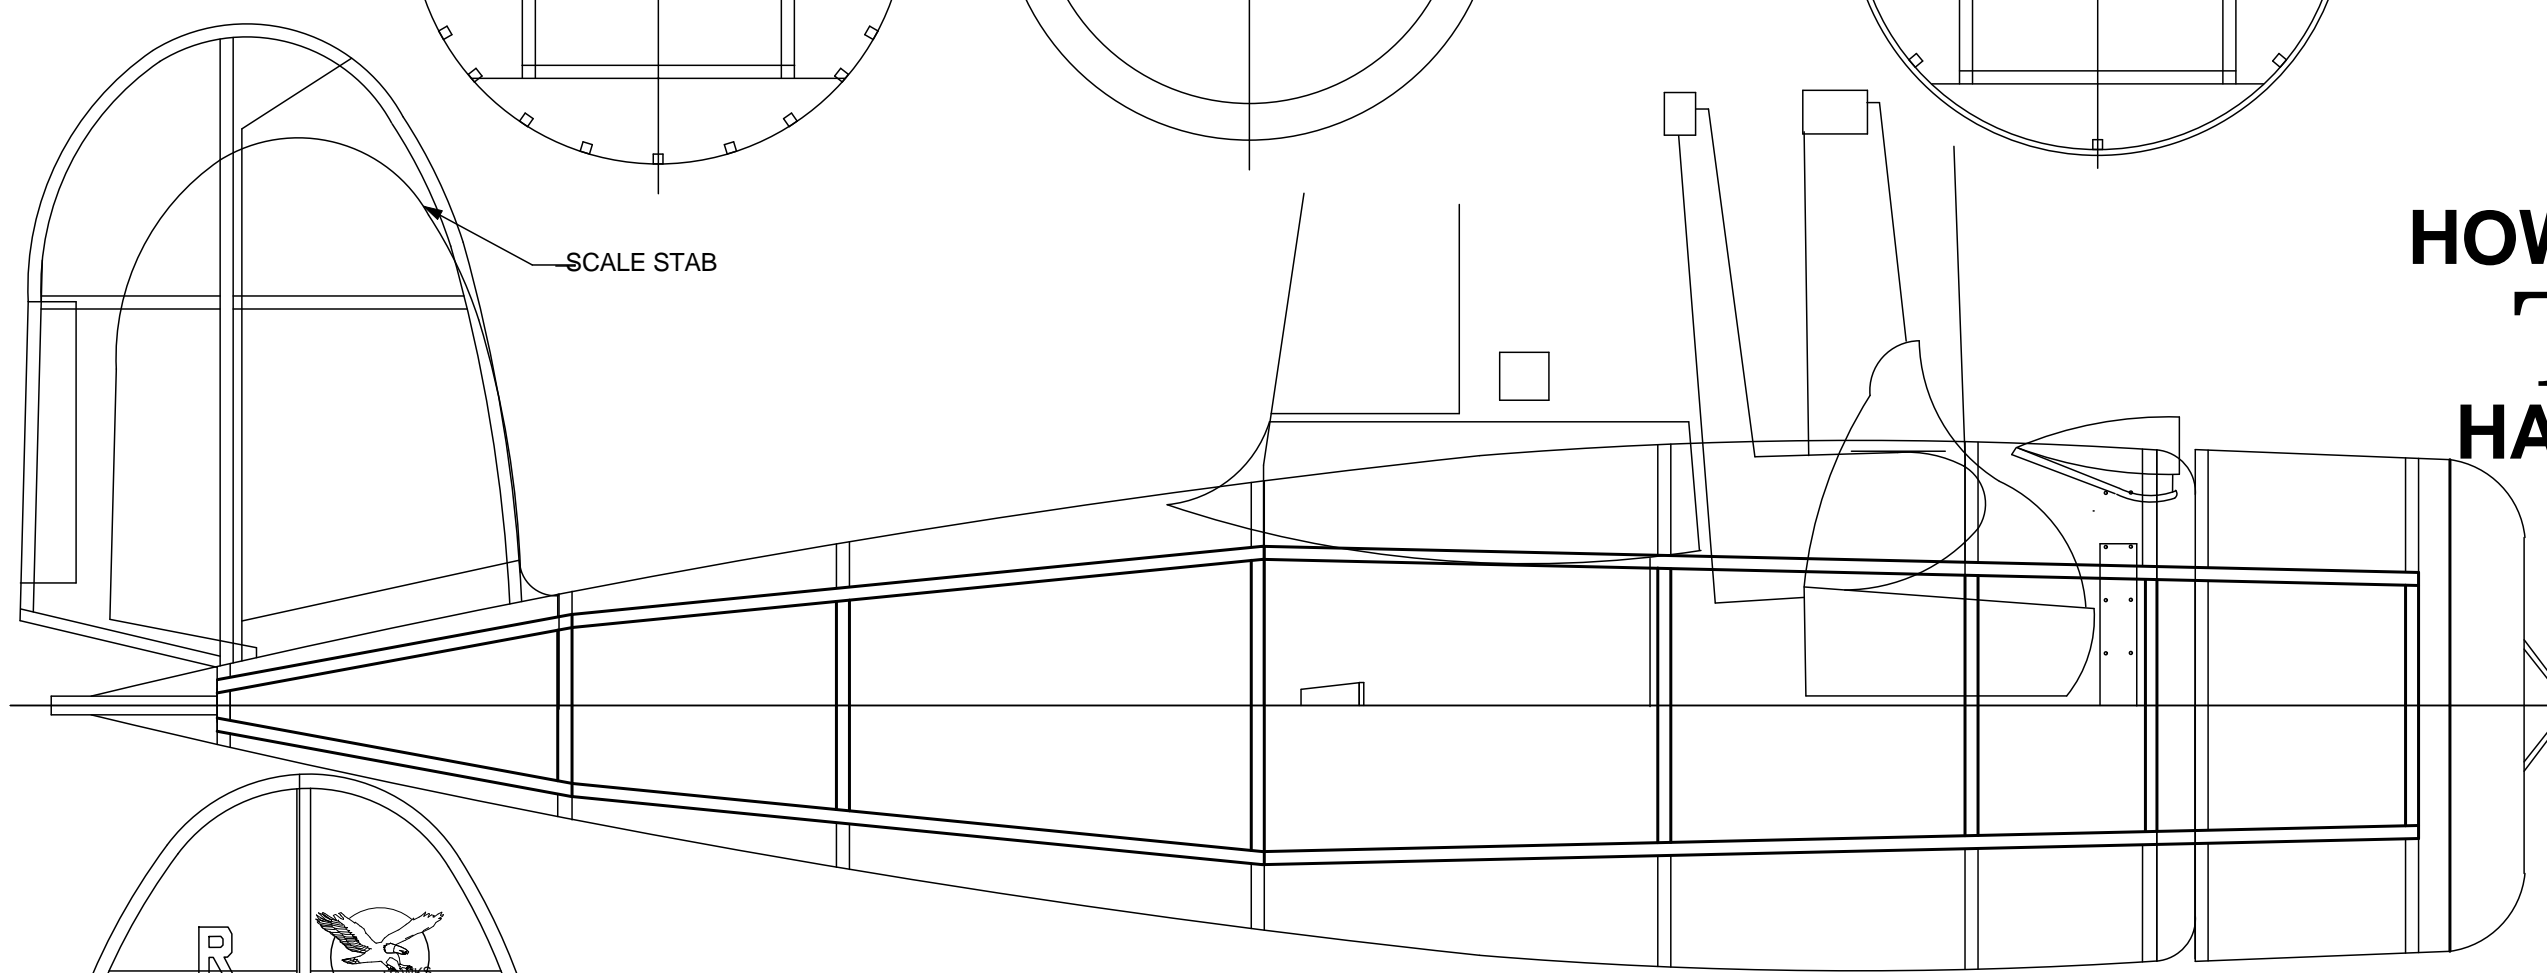

WING LOWER SURFACE

Time Flies

COLORS

OVERALL FINISH---HIGH GLOSS WHITE
 REGISTRATION
 "TIME FLIES ALL-----BRIGHT BLUE
 OTHER LETTERING
 GRUEN-----BLUE ON GOLD(WHITE
 INSIGNA OUTLINE TO LETTERING)

1/32 SHEET WRAP

SCALE STAB

HOWARD W. MILLER Time Flies HAWKS AIRCRAFT

Drawn by: David Livesay
 (10-24-94)

SCALE REFERENCES
 R. S. Hirsch Drawings &
 Model Aviation July 1978

MAKE 8- 1/16 THICK
 1- 3/32 THICK HARD Balsa