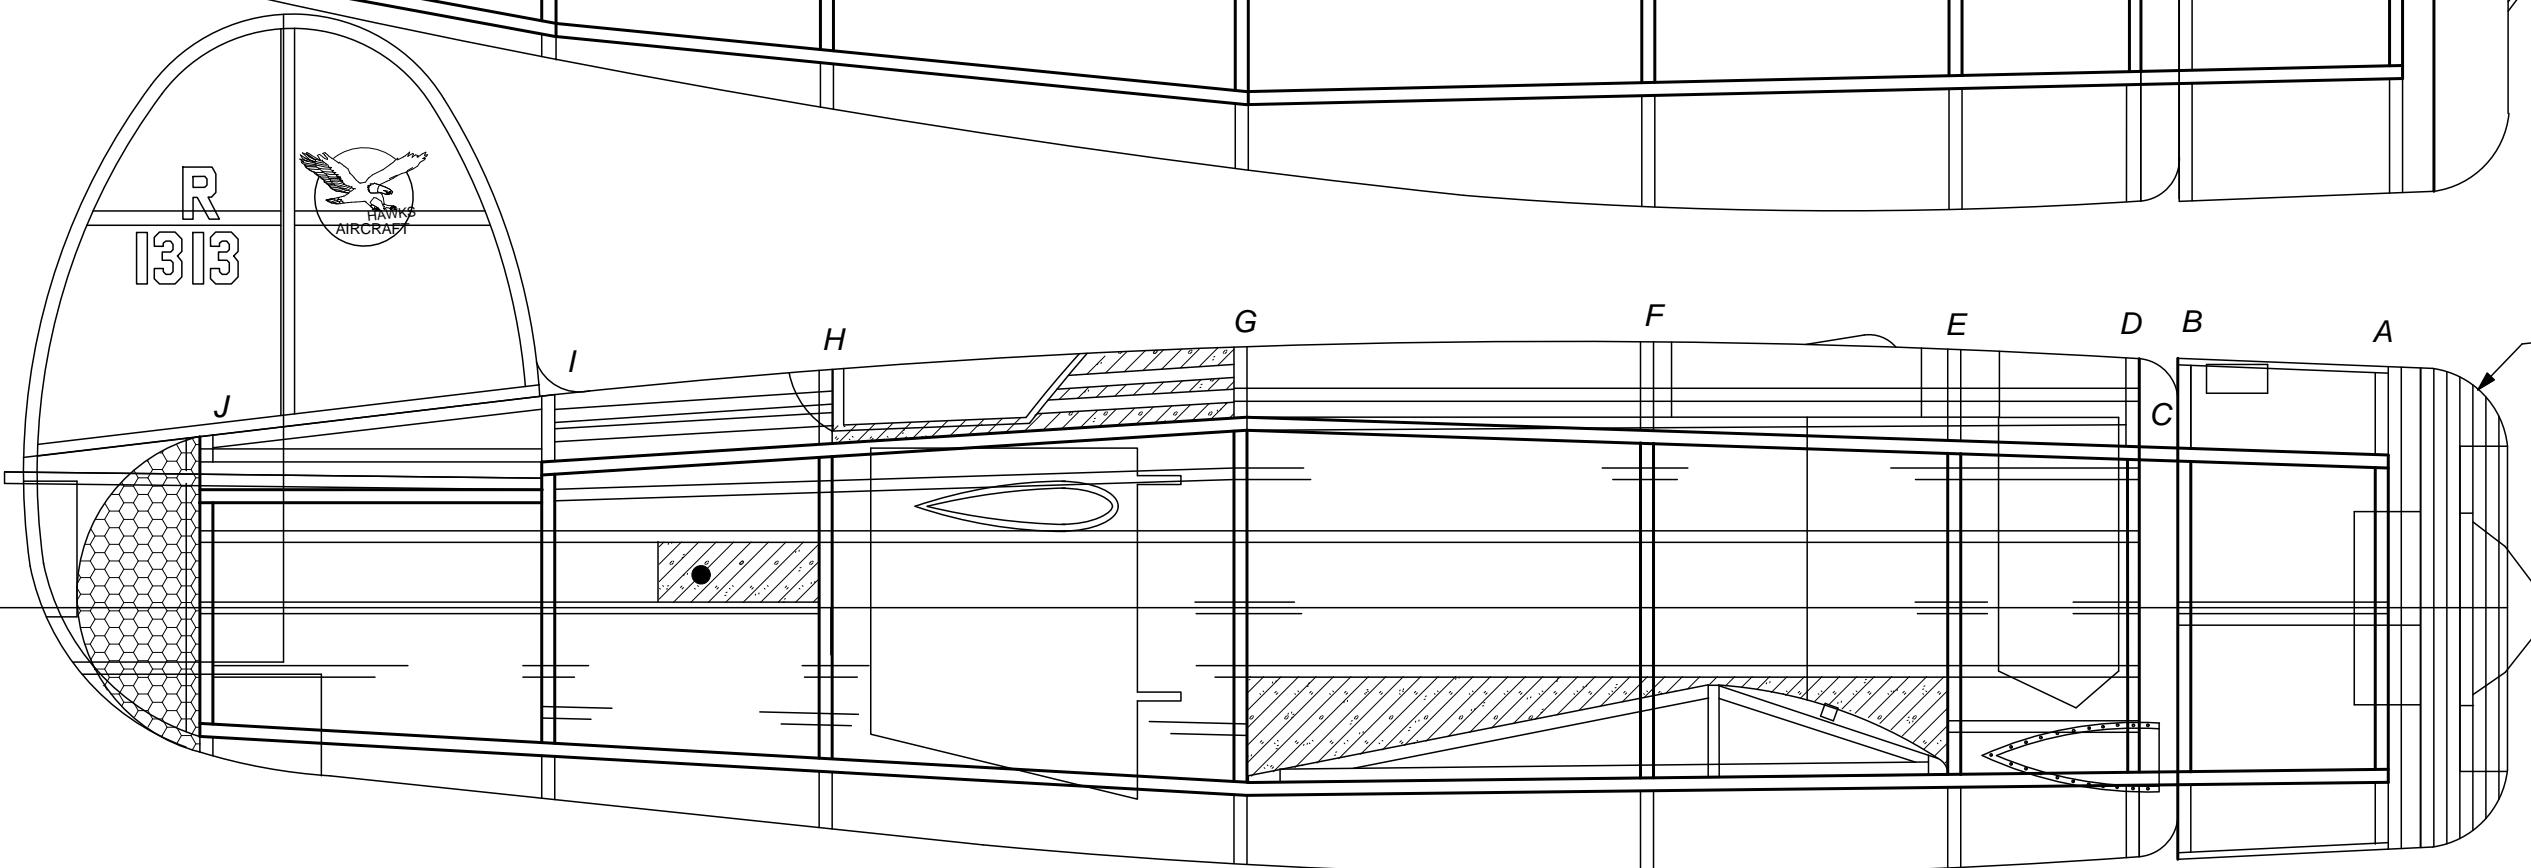

WING LOWER SURFACE

Time Flies

COLORS

OVERALL FINISH---HIGH GLOSS WHITE
 REGISTRATION
 "TIME FLIES ALL-----BRIGHT BLUE
 OTHER LETTERING
 GRUEN-----BLUE ON GOLD(WHITE
 INSIGNA OUTLINE TO LETTERING)

1/32 SHEET WRAP

SCALE STAB

HOWARD W. MILLER Time Flies HAWKS AIRCRAFT

Drawn by: David Livesay
 (10-24-94)

SCALE REFERENCES
 R. S. Hirsch Drawings &
 Model Aviation July 1978

MAKE 8- 1/16 THICK
 1- 3/32 THICK HARD Balsa