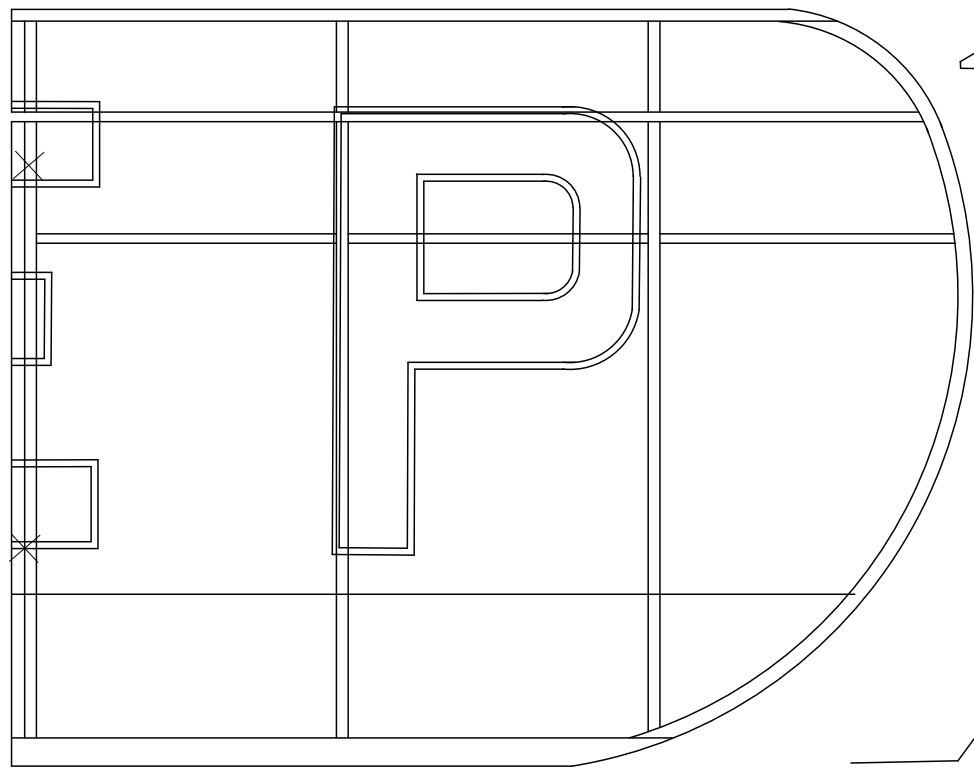

EXTRA LOWER PIECE FOR STRUT ATTACH

DIHEDRAL 1/2 TO 3/4 INCH

SOLID CENTER RIB
ALL OTHERS CRACKED RIB CONSTRUCTION
AS BELOW

.020 WIRE

CUT DOWN
WILLIAMS BROS. CYL.

COLOR
G-AGEP HAS BLUE FUSELAGE WITH
WHITE LETTERS, REST IS ALUMINUM
DOPED WITH BLACK LETTERS OUTLINED
WITH WHITE ON WINGS

LUTON MINOR

1936 BRITISH LIGHTPLANE
SCALE REFERENCES
AERO MODELLER - MAY, 1953
BRITISH CIVIL AIRCRAFT SINCE 1919
DRAWN BY: DAVID LIVESAY (JULY, 1992)