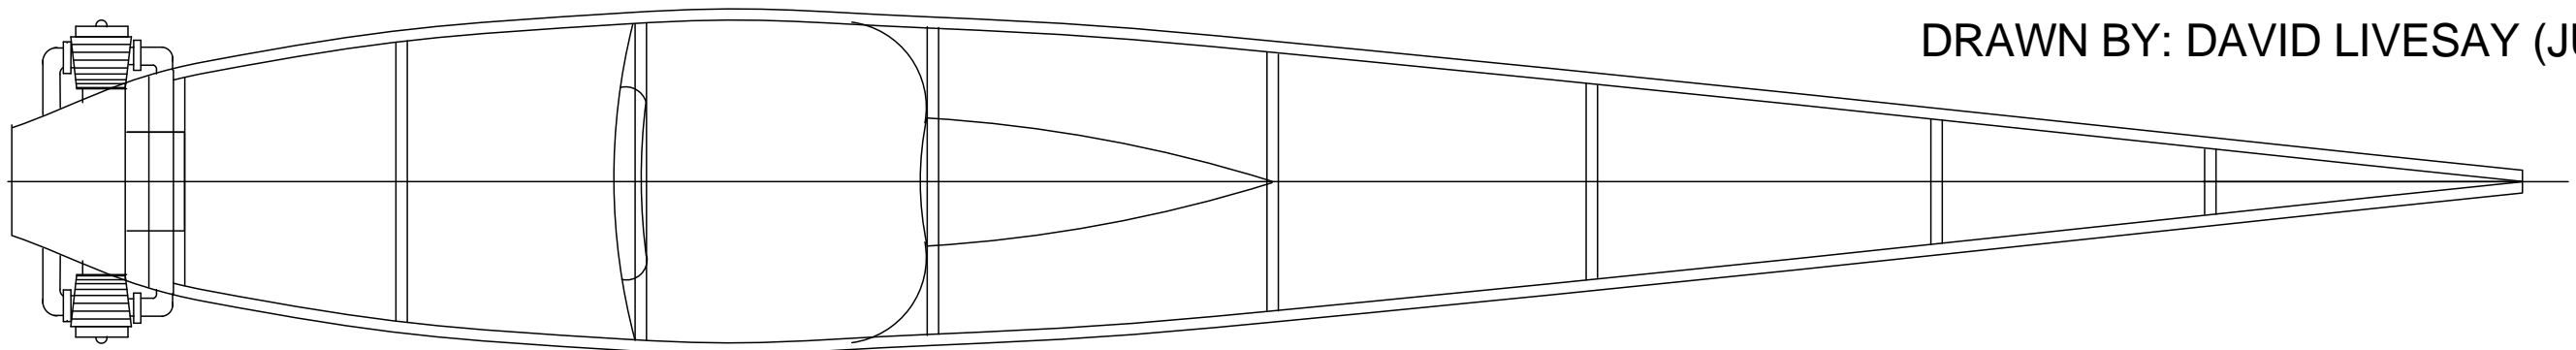

EXTRA LOWER PIECE FOR STRUT ATTACH

DIHEDRAL 1/2 TO 3/4 INCH

SOLID CENTER RIB
ALL OTHERS CRACKED RIB CONSTRUCTION
AS BELOW

.020 WIRE

CUT DOWN
WILLIAMS BROS. CYL.

COLOR
G-AGEP HAS BLUE FUSELAGE WITH
WHITE LETTERS, REST IS ALUMINUM
DOPED WITH BLACK LETTERS OUTLINED
WITH WHITE ON WINGS

LUTON MINOR

1936 BRITISH LIGHTPLANE
SCALE REFERENCES
AERO MODELLER - MAY, 1953
BRITISH CIVIL AIRCRAFT SINCE 1919
DRAWN BY: DAVID LIVESAY (JULY, 1992)