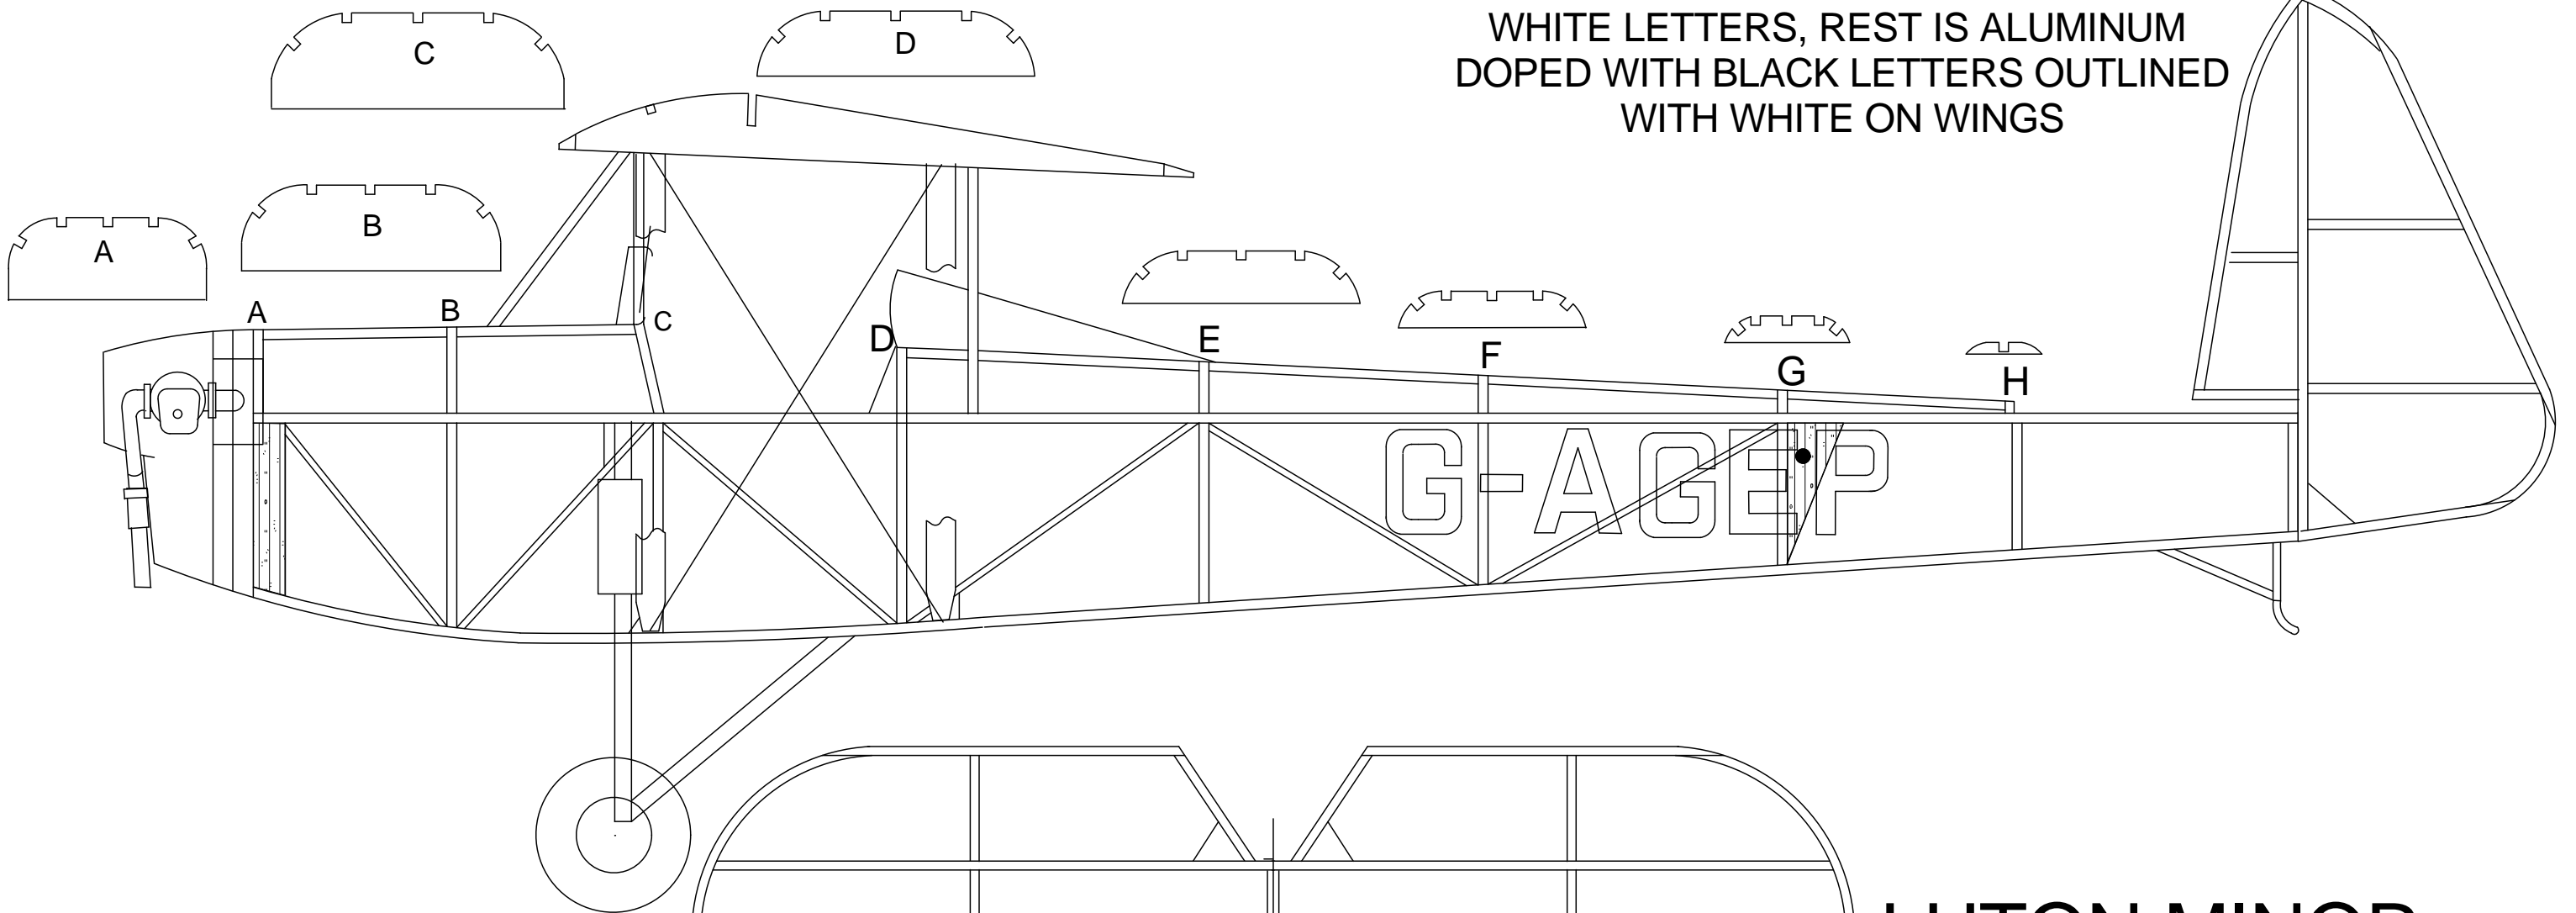

EXTRA LOWER PIECE FOR STRUT ATTACH

DIHEDRAL 1/2 TO 3/4 INCH

SOLID CENTER RIB
ALL OTHERS CRACKED RIB CONSTRUCTION
AS BELOW

.020 WIRE

CUT DOWN
WILLIAMS BROS. CYL.

COLOR
G-AGEP HAS BLUE FUSELAGE WITH
WHITE LETTERS, REST IS ALUMINUM
DOPED WITH BLACK LETTERS OUTLINED
WITH WHITE ON WINGS

LUTON MINOR

1936 BRITISH LIGHTPLANE
SCALE REFERENCES
AERO MODELLER - MAY, 1953
BRITISH CIVIL AIRCRAFT SINCE 1919
DRAWN BY: DAVID LIVESAY (JULY, 1992)