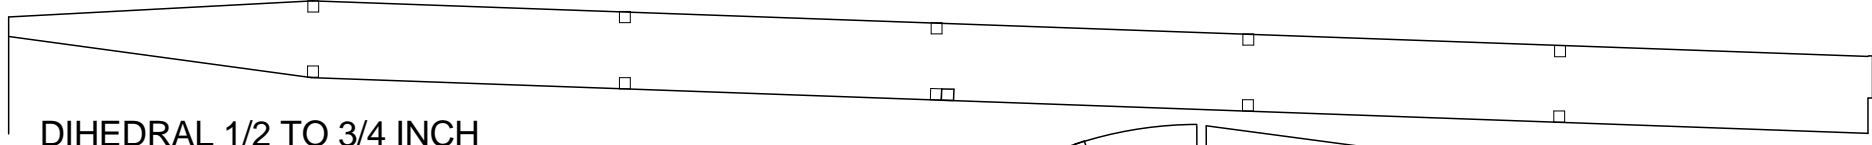

EXTRA LOWER PIECE FOR STRUT ATTACH

DIHEDRAL 1/2 TO 3/4 INCH

SOLID CENTER RIB
ALL OTHERS CRACKED RIB CONSTRUCTION
AS BELOW

.020 WIRE

CUT DOWN
WILLIAMS BROS. CYL.

COLOR
G-AGEP HAS BLUE FUSELAGE WITH
WHITE LETTERS, REST IS ALUMINUM
DOPED WITH BLACK LETTERS OUTLINED
WITH WHITE ON WINGS

LUTON MINOR

1936 BRITISH LIGHTPLANE
SCALE REFERENCES
AERO MODELLER - MAY, 1953
BRITISH CIVIL AIRCRAFT SINCE 1919
DRAWN BY: DAVID LIVESAY (JULY, 1992)