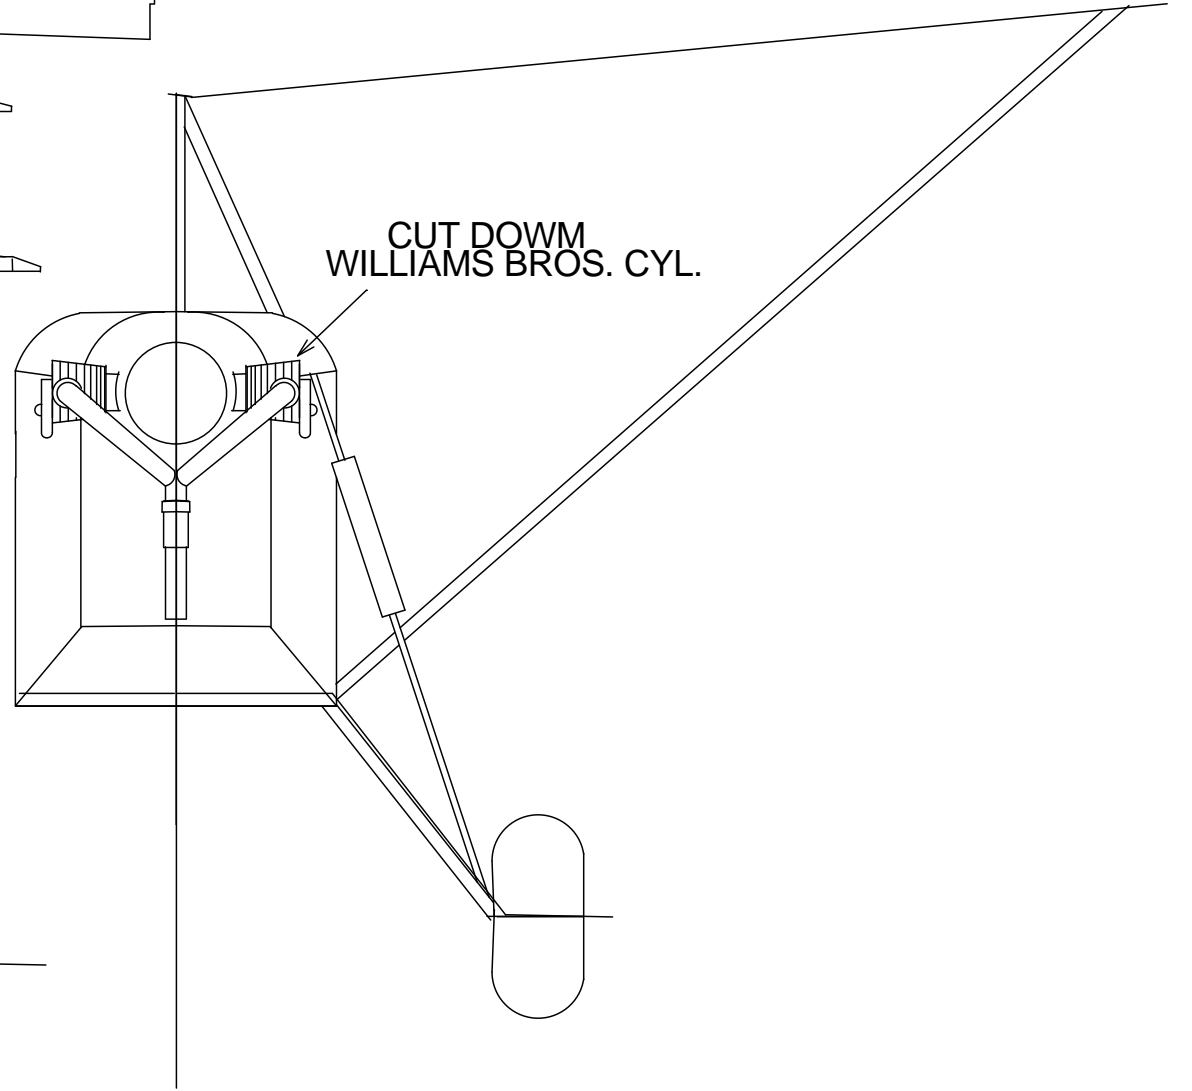

EXTRA LOWER PIECE FOR STRUT ATTACH

DIHEDRAL 1/2 TO 3/4 INCH

SOLID CENTER RIB
ALL OTHERS CRACKED RIB CONSTRUCTION
AS BELOW

.020 WIRE

CUT DOWN
WILLIAMS BROS. CYL.

COLOR
G-AGEP HAS BLUE FUSELAGE WITH
WHITE LETTERS, REST IS ALUMINUM
DOPED WITH BLACK LETTERS OUTLINED
WITH WHITE ON WINGS

LUTON MINOR

1936 BRITISH LIGHTPLANE
SCALE REFERENCES
AERO MODELLER - MAY, 1953
BRITISH CIVIL AIRCRAFT SINCE 1919
DRAWN BY: DAVID LIVESAY (JULY, 1992)