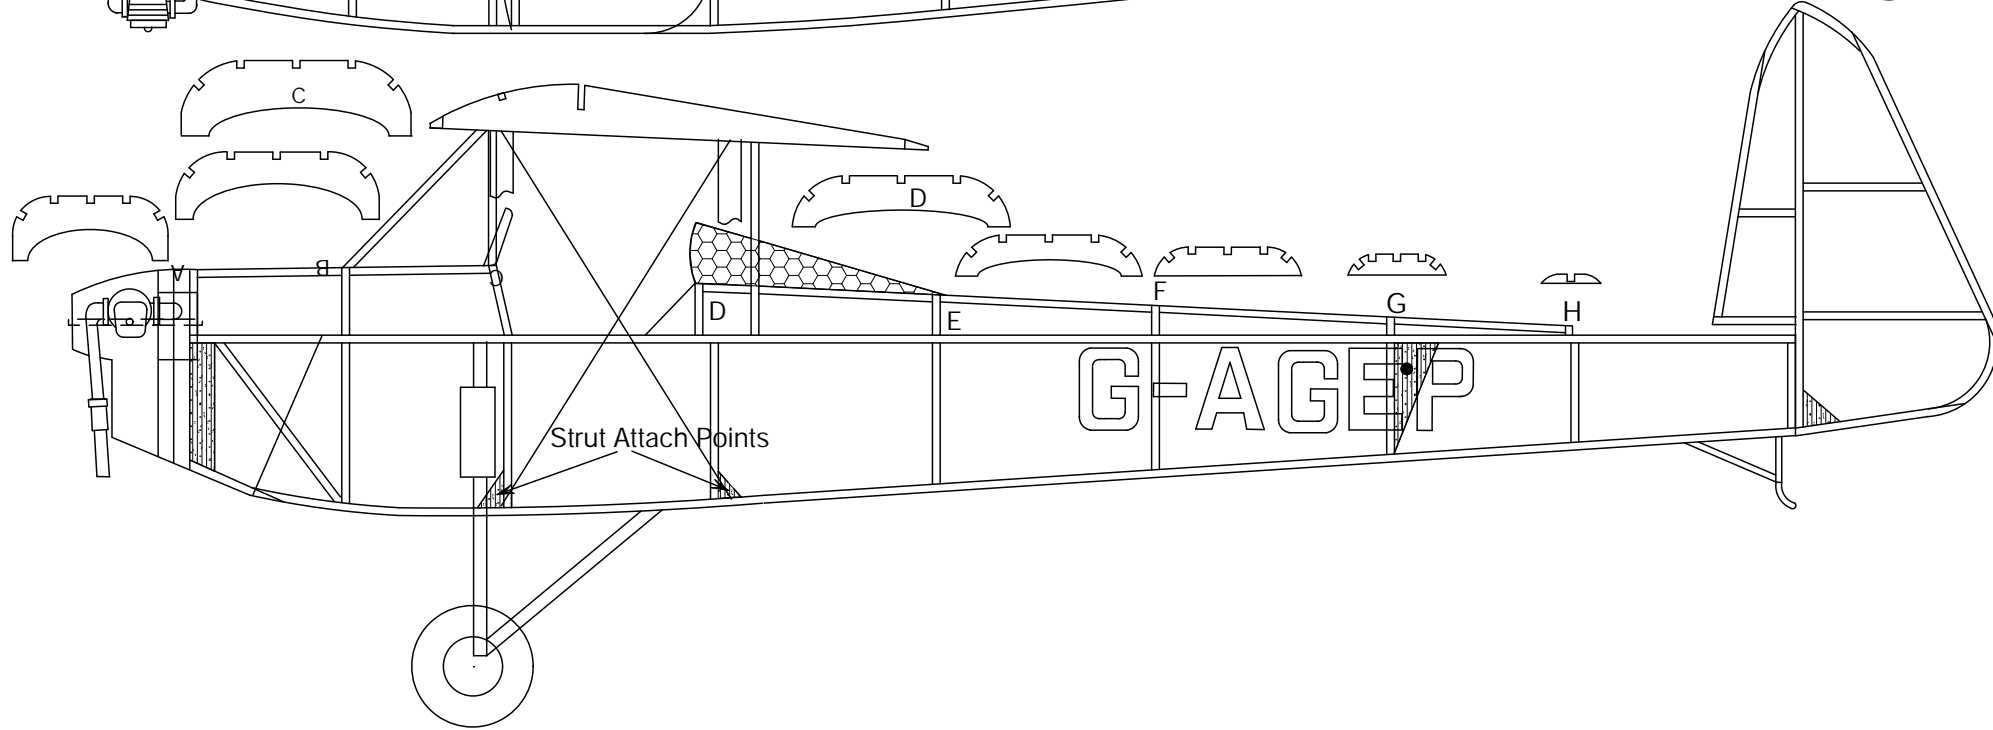

COLOR NOTES:
 G-AGEP HAS BLUE FUSELAGE WITH
 WHITE LETTERS, REST IS ALUMINUM
 DOPED WITH BLACK LETTERS OUTLINED
 WITH WHITE ON WINGS

SCALE REFERENCES
 AERO MODELLER - MAY, 1953
 BRITISH CIVIL AIRCRAFT SINCE 1919

LUTON MINOR *Peanut Scale*

1936 BRITISH LIGHTPLANE
 DRAWN BY: DAVID LIVESAY (JULY, 1992)