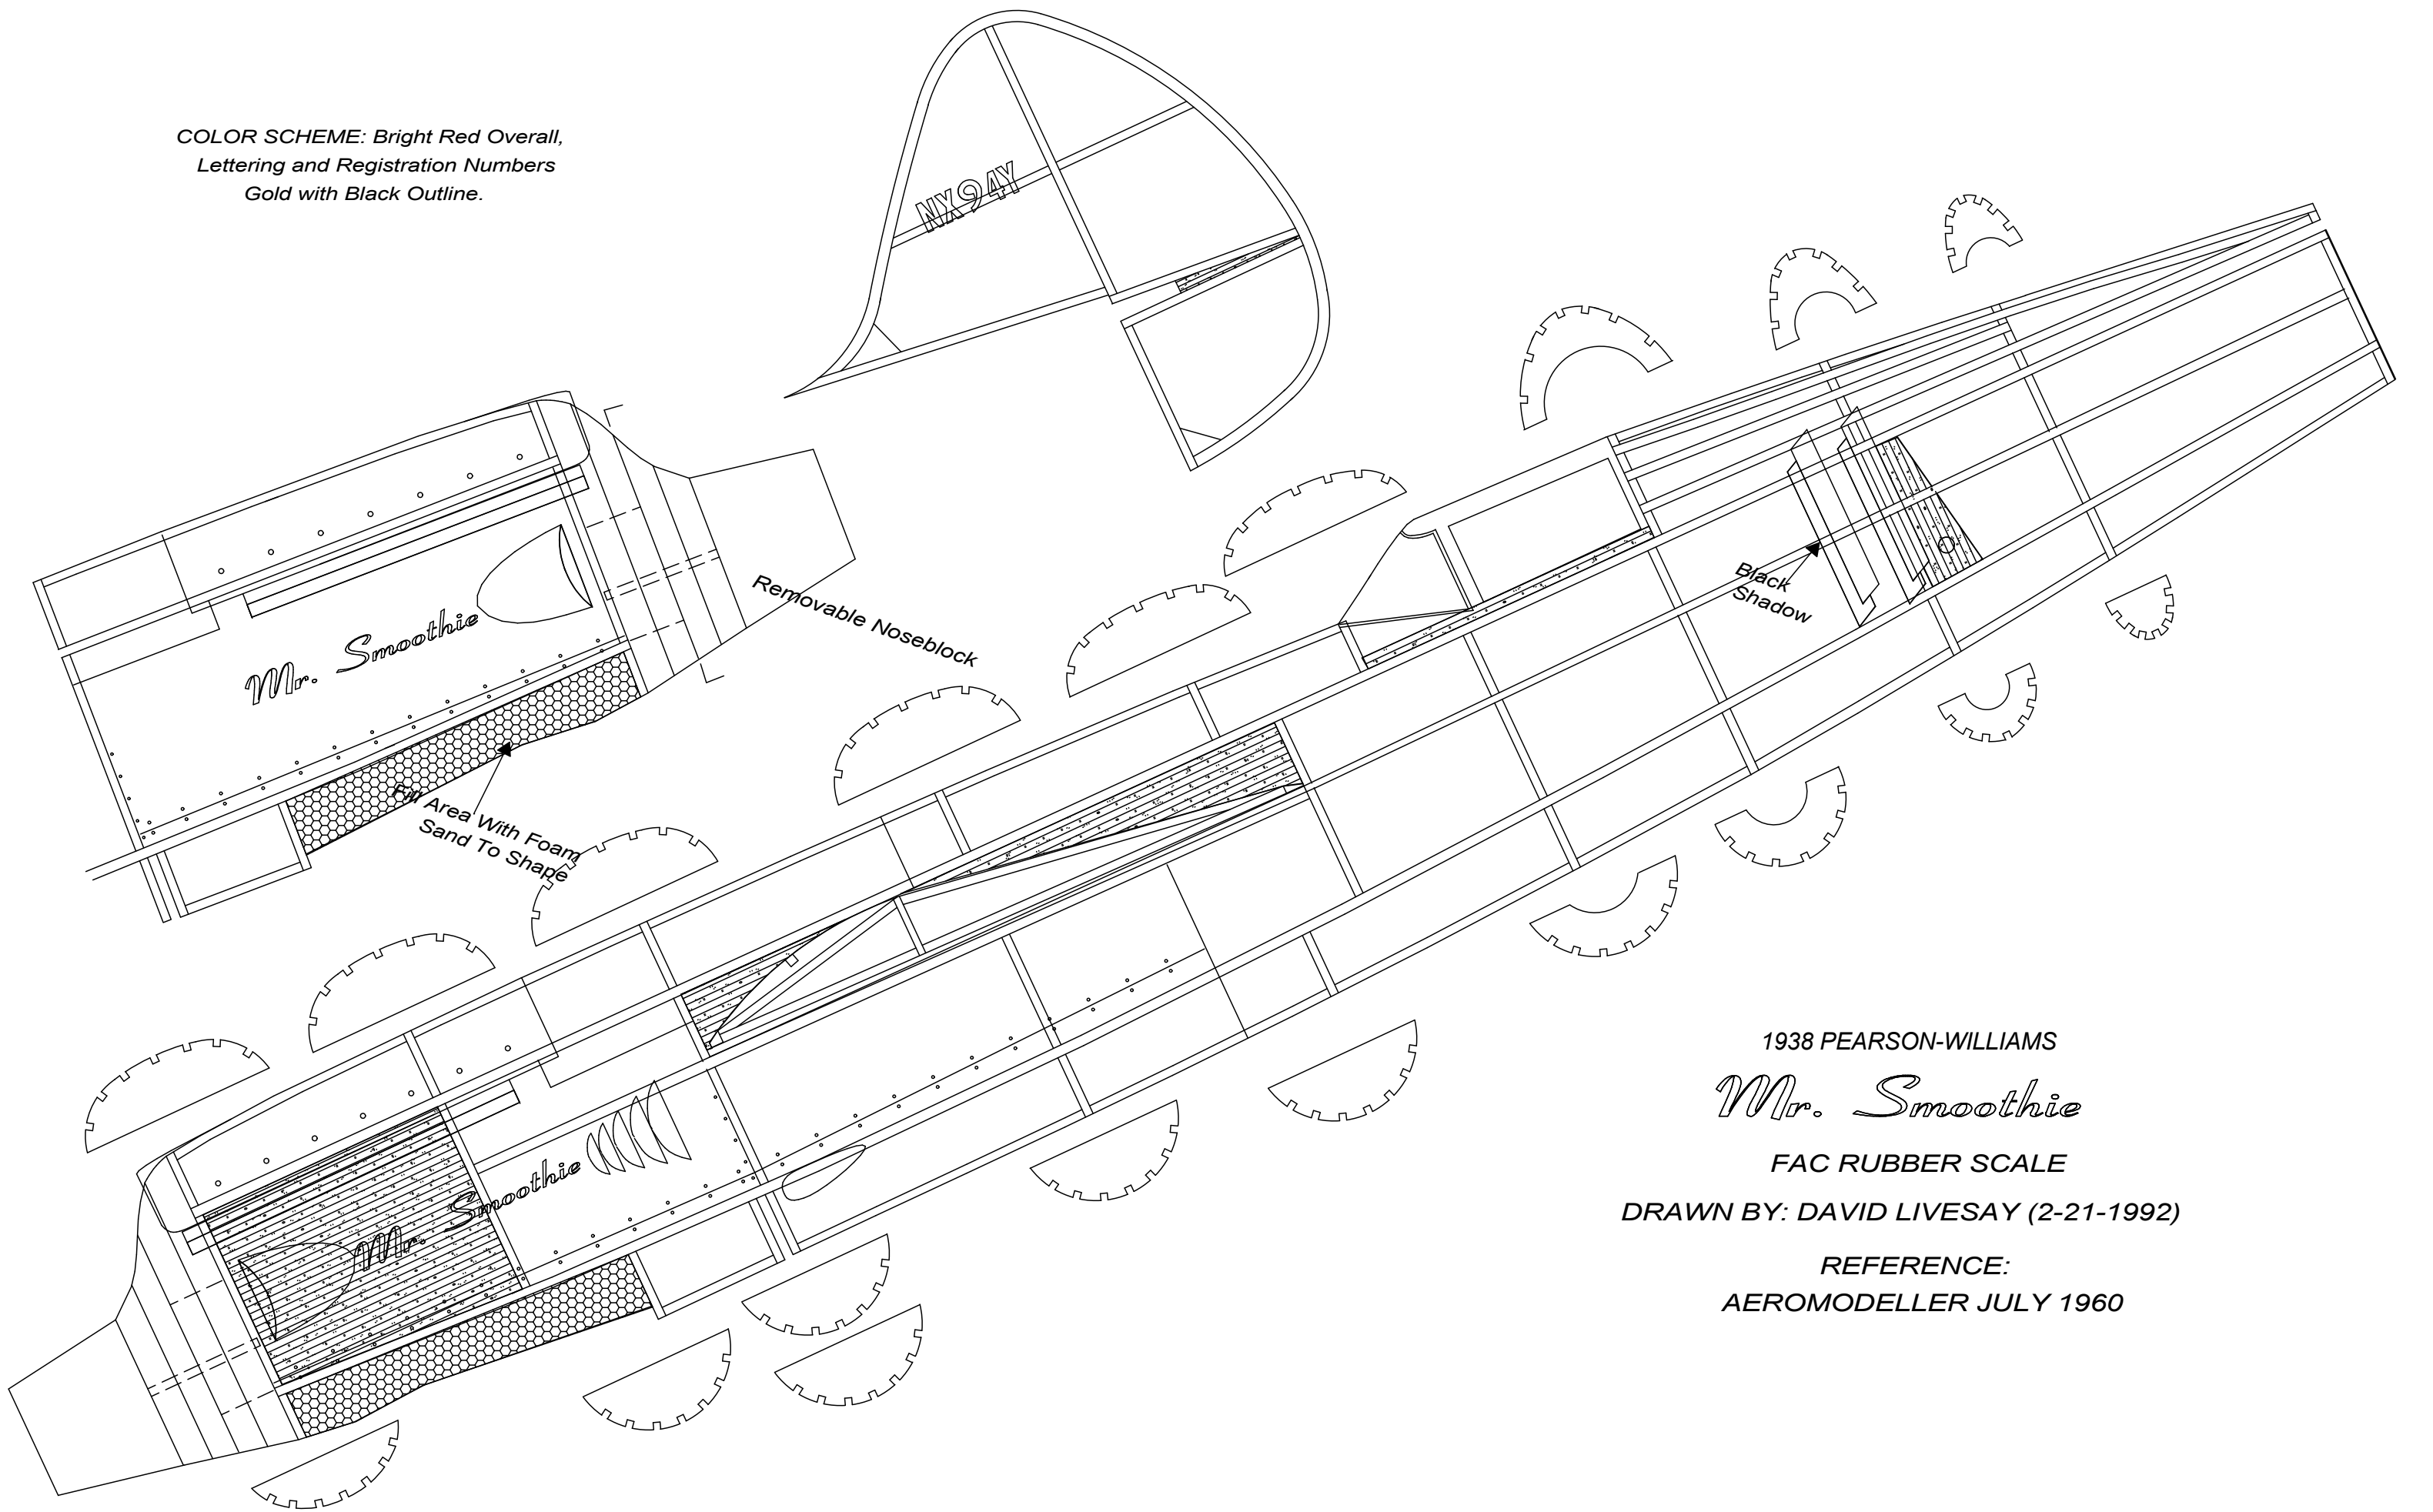

COLOR SCHEME: Bright Red Overall,  
Lettering and Registration Numbers  
Gold with Black Outline.

1938 PEARSON-WILLIAMS  
*Mr. Smoothie*  
FAC RUBBER SCALE  
DRAWN BY: DAVID LIVESAY (2-21-1992)  
REFERENCE:  
AEROMODELLER JULY 1960