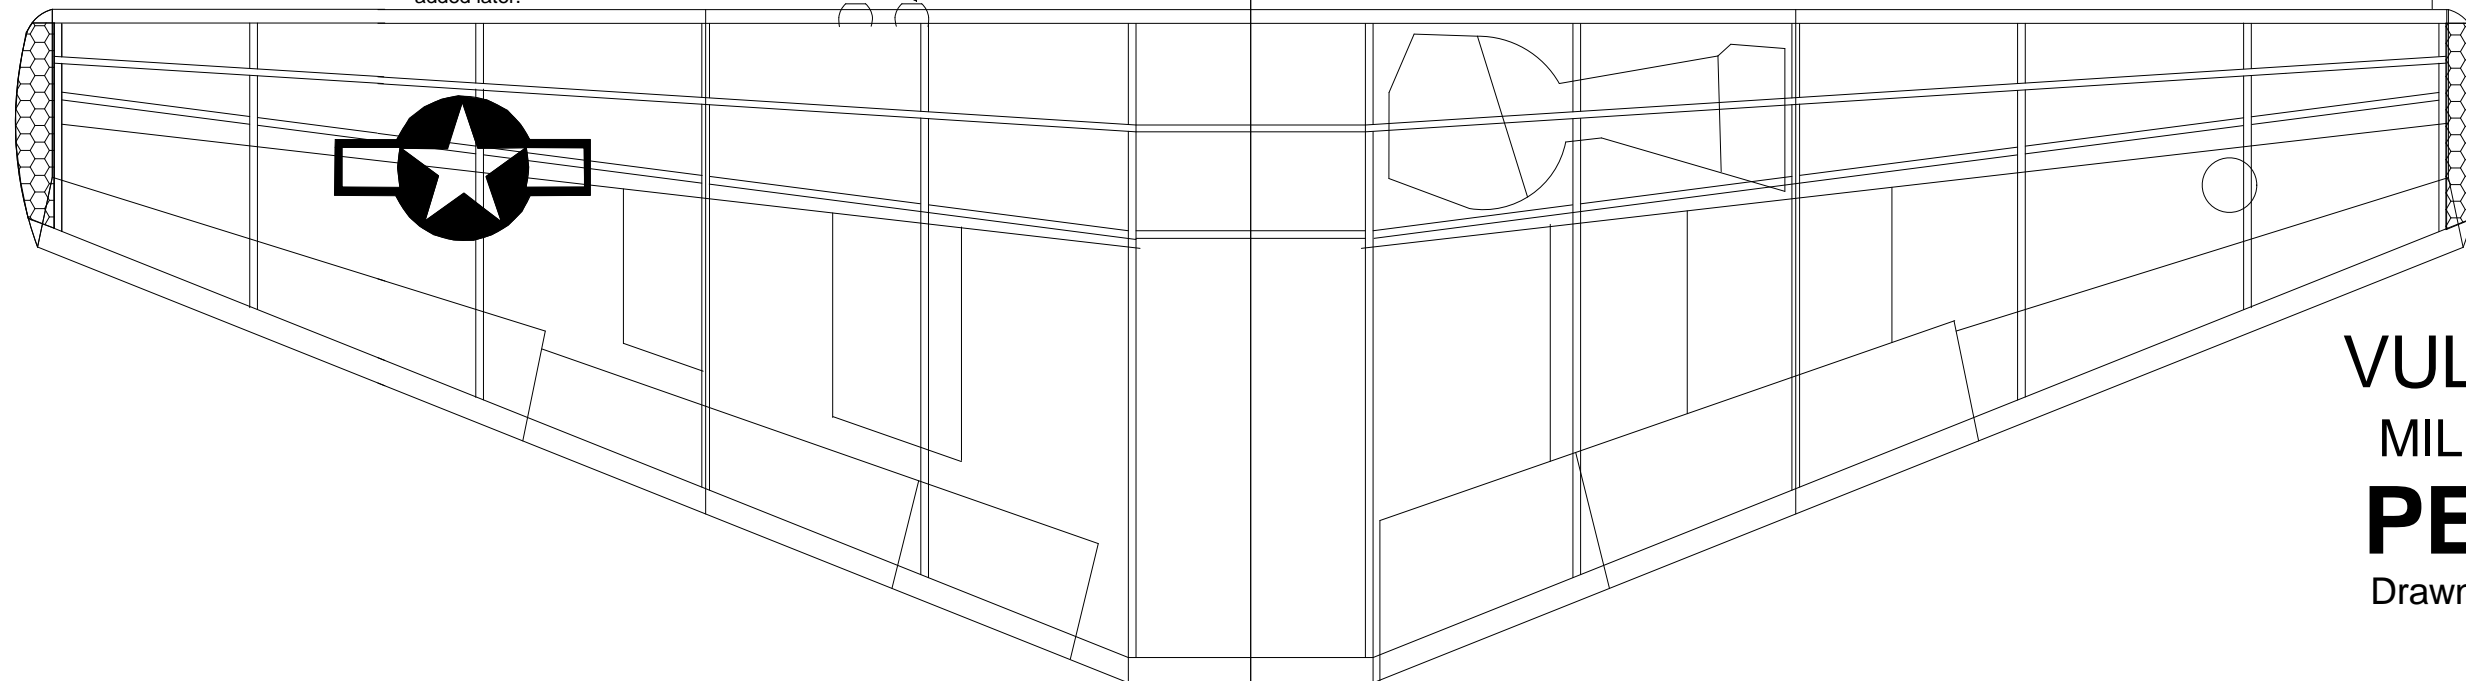

**SCALE REFERENCES:**

Wings Magazine (August 1995)  
 VULTEE AIRCRAFT 1932-1947  
 BY JONATHAN THOMPSON

**COLOR:**

Overall natural Aluminum  
 Black Antiglare front of Cockpit  
 Black Lettering

Spinner and wing guns not originally installed  
 added later.

**VULTEE 90 / XA-41**  
**MILITARY PROTOTYPE**  
**PEANUT SCALE**

Drawn By: David Livesay (12-11-97)