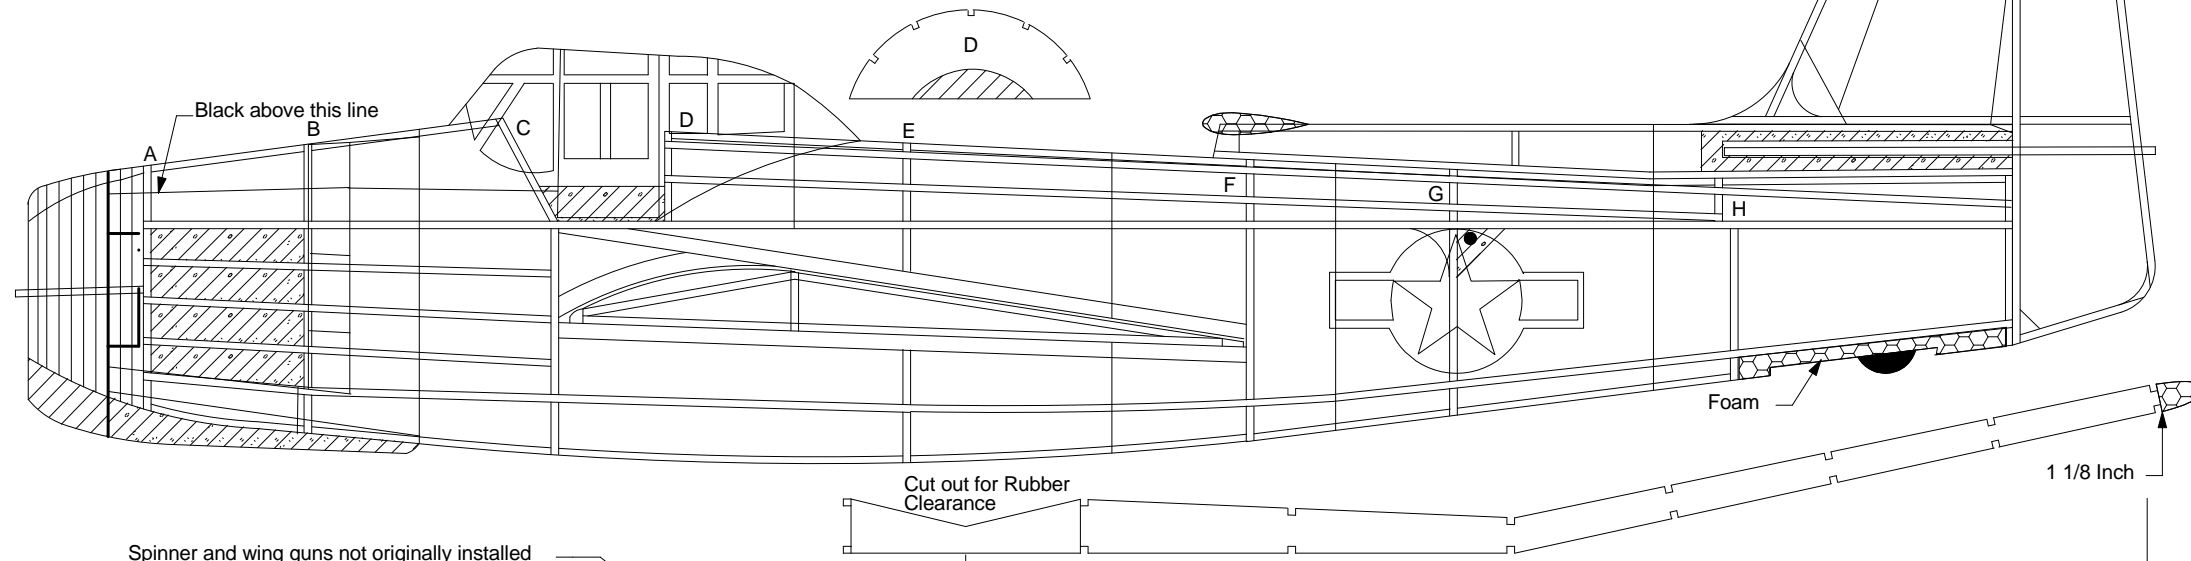

SCALE REFERENCES:

Wings Magazine (August 1995)
VULTEE AIRCRAFT 1932-1947
BY JONATHAN THOMPSON