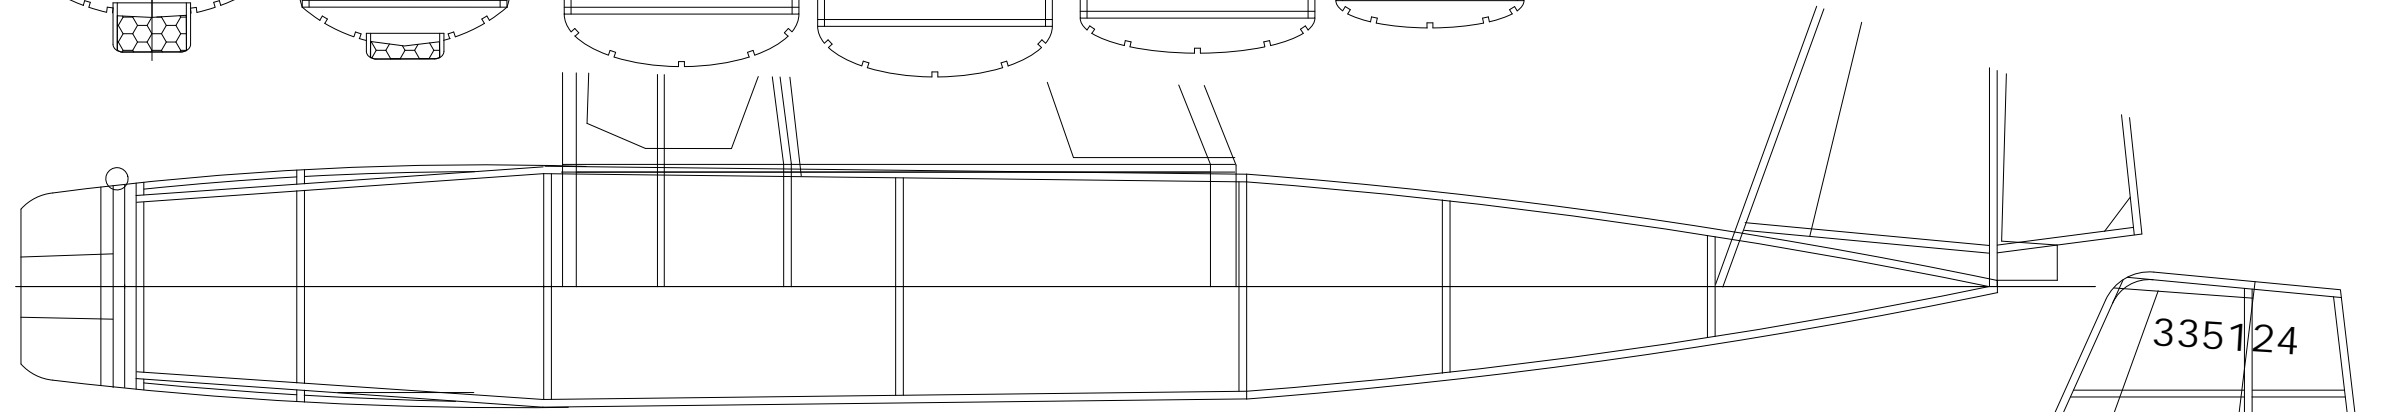

**SCALE REFERENCES:**

Wings Magazine (August 1995)  
 VULTEE AIRCRAFT 1932-1947  
 BY JONATHAN THOMPSON

**COLOR:**

Overall natural Aluminum  
 Black Antiglare front of Cockpit  
 Black Lettering

Spinner and wing guns not originally installed  
 added later.

**VULTEE 90 / XA-41**  
**MILITARY PROTOTYPE**  
**PEANUT SCALE**

Drawn By: David Livesay (12-11-97)