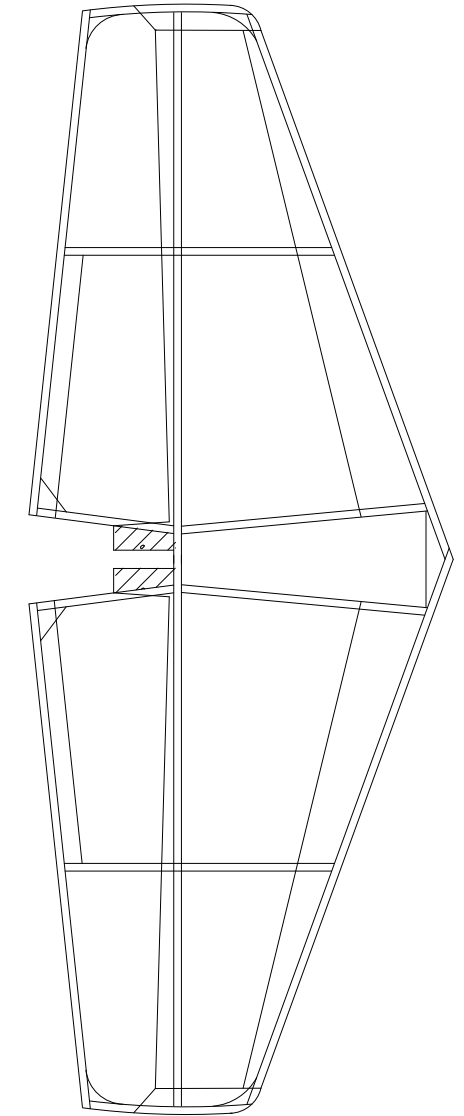

**SCALE REFERENCES:**

Wings Magazine (August 1995)  
 VULTEE AIRCRAFT 1932-1947  
 BY JONATHAN THOMPSON

**COLOR:**

Overall natural Aluminum  
 Black Antiglare front of Cockpit  
 Black Lettering

Spinner and wing guns not originally installed  
 added later.

**VULTEE 90 / XA-41**  
**MILITARY PROTOTYPE**  
**PEANUT SCALE**

Drawn By: David Livesay (12-11-97)