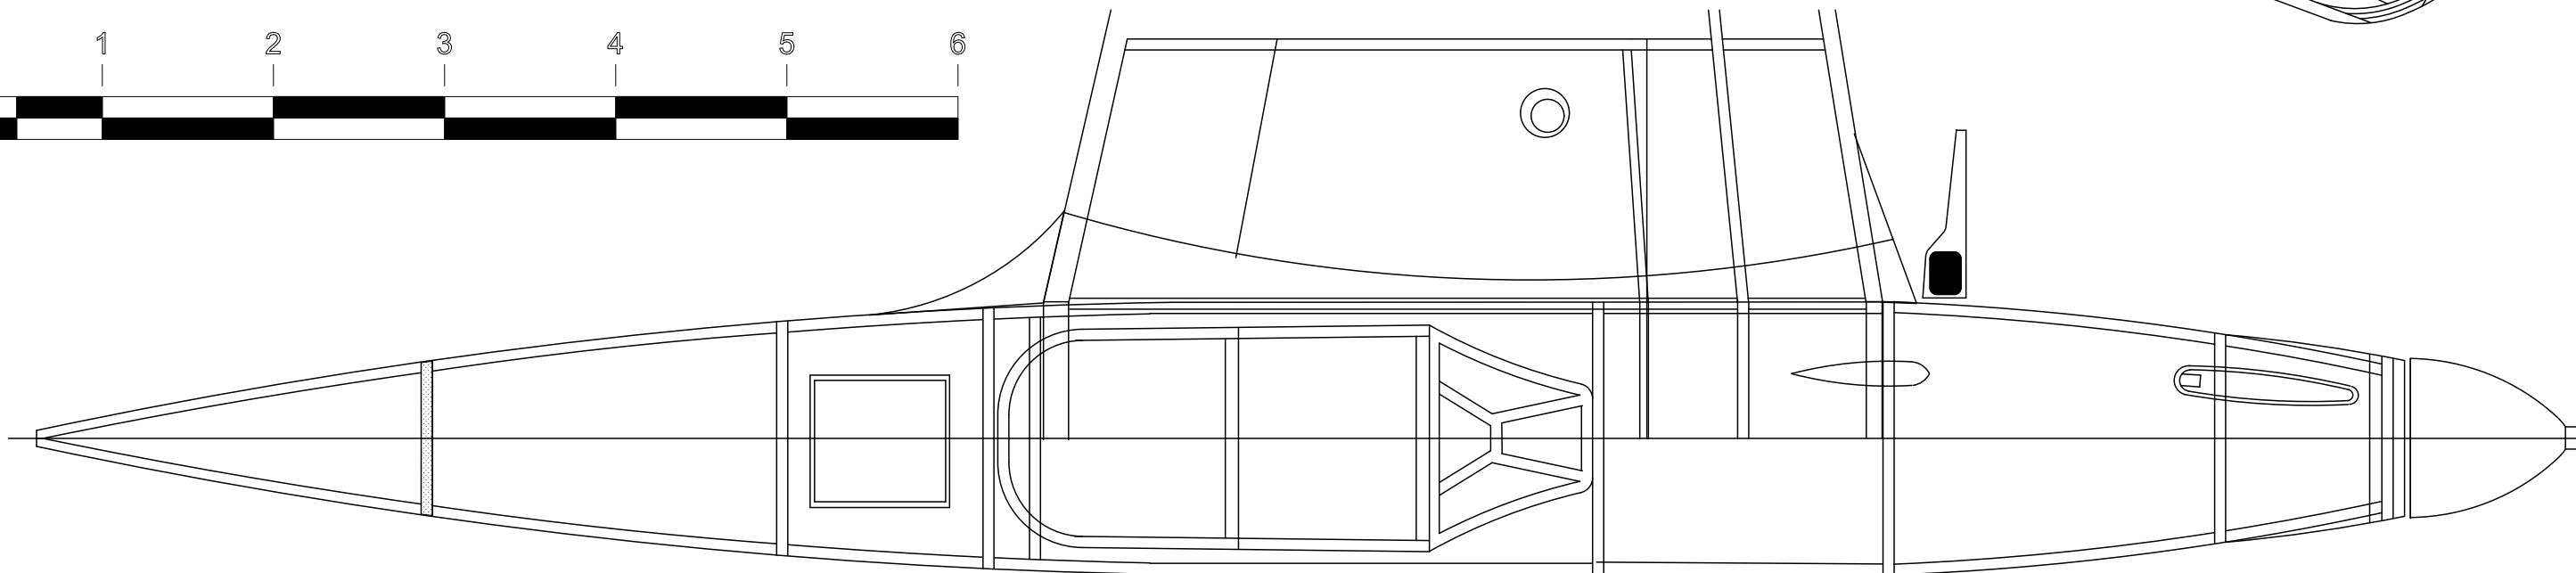

Scale References:

Squadron/Signal number 78
Soviet Air Force Fighters (Part 2)
Aircraft of the Soviet Union

YAK 9D

Wing Fillet

Wing is built with Cracked Ribs
use Only Medium Weight Stringy
Balsa for all Parts of the Wing.

YAK 9D

WWII Russian Fighter
Drawn By: Paul Boyanowski
Traced By: Dave Livesay (3-14-93)