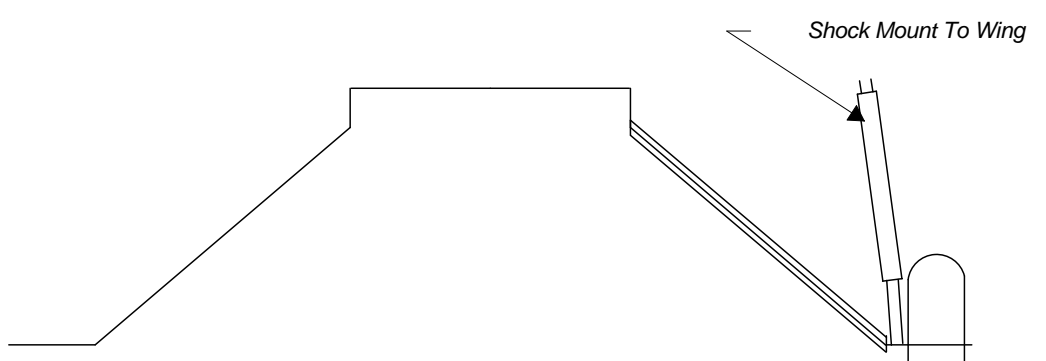

Scale Stab Outline

Fill Between Leading Edge and Spar lower  
For landing gear

1 3/4 Dihedral

Dihedral Break

### ZLIN XII

Scale References:

- Model Builder (August 1975)
- R C Modeler (June 1989)
- Flug-Und Modelltechnik (Nov 1988)

Gussets Lower only  
for Landing Gear.

Color:  
Overall Yellow  
Black Lettering and Registration  
Lemans Blue Accent Striping

Shock Mount To Wing

1/32 Sheet

Lemans Blue

Silver

ZLIN-XII - 183

.020 Wire Front Leg Only