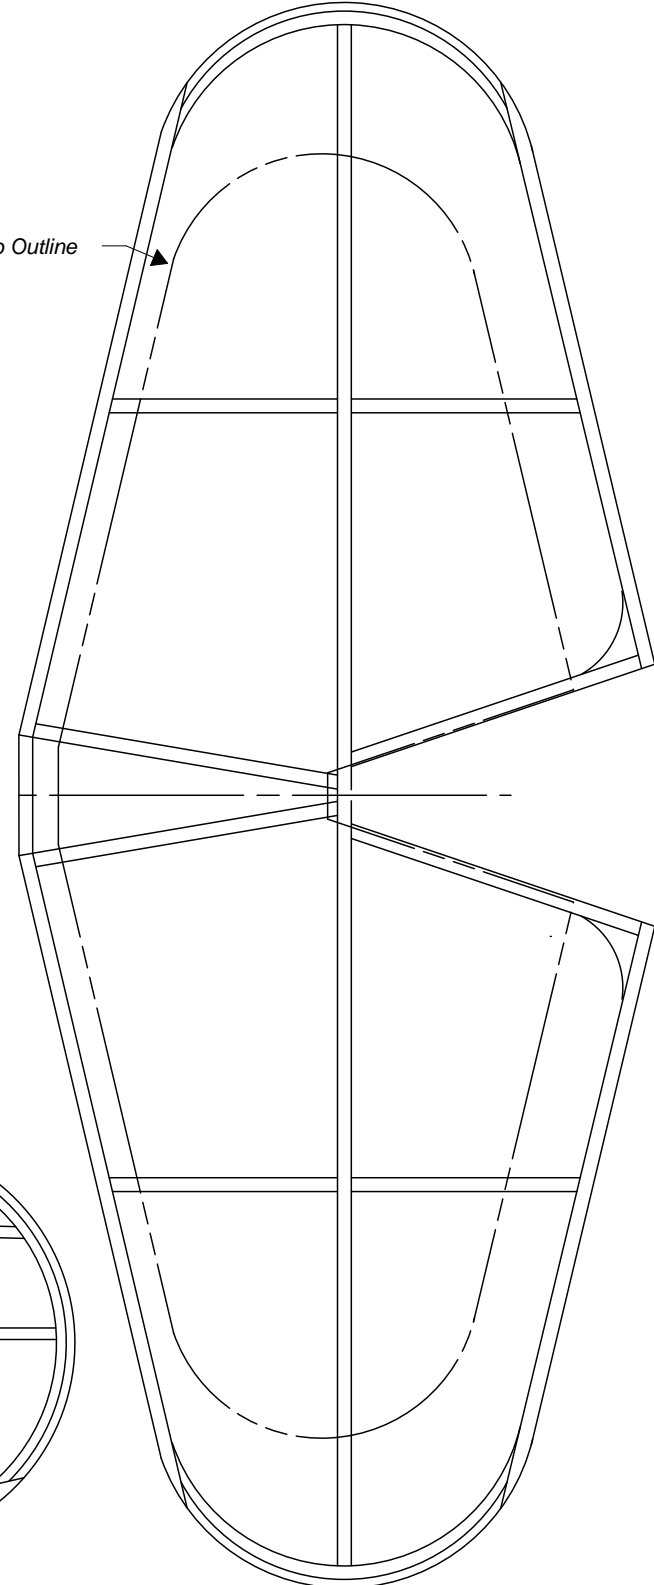

Scale Stab Outline

Fill Between Leading Edge and Spar lower  
For landing gear

1 3/4 Dihedral

Dihedral Break

### ZLIN XII

Scale References:

- Model Builder (August 1975)
- R C Modeler (June 1989)
- Flug-Und Modelltechnik (Nov 1988)

Gussets Lower only  
for Landing Gear.

Color:  
Overall Yellow  
Black Lettering and Registration  
Lemans Blue Accent Striping

Shock Mount To Wing

1/32 Sheet

Lemans Blue

Silver

ZLIN-XII - 183

.020 Wire Front Leg Only

### ZLIN XII

Rubber Scale or Golden Age  
Czechoslovakian Golden Age Trainer

Drawn By: David Livesay (4-12-93)