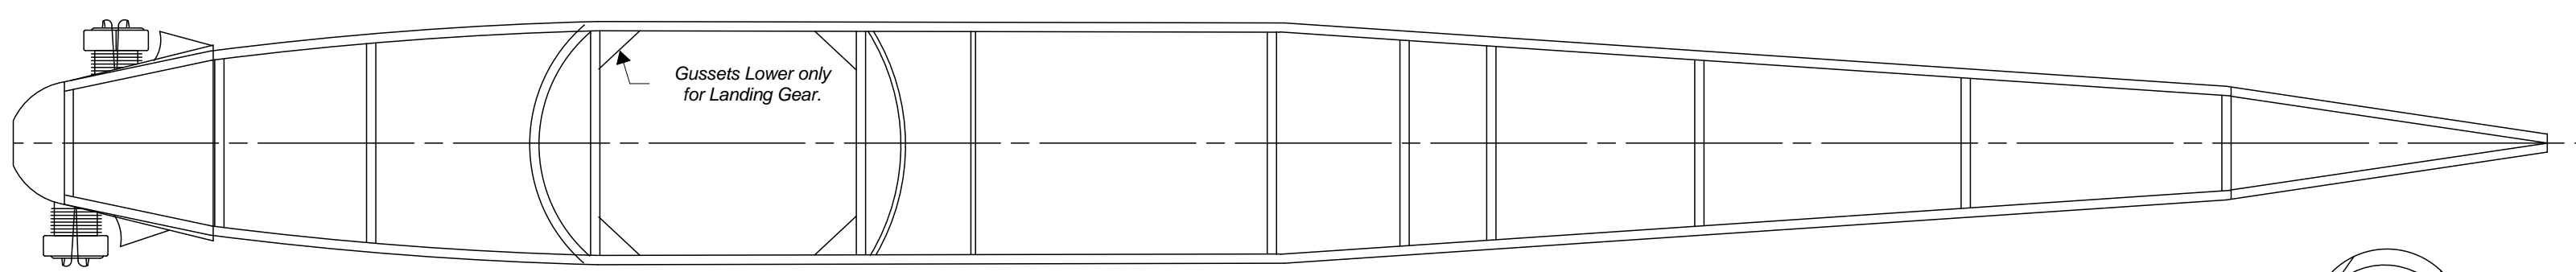

Scale Stab Outline

Fill Between Leading Edge and Spar lower  
For landing gear

1 3/4 Dihedral

Dihedral Break

### ZLIN XII

Scale References:

- Model Builder (August 1975)
- R C Modeler (June 1989)
- Flug-Und Modelltechnik (Nov 1988)

Gussets Lower only  
for Landing Gear.

Color:  
Overall Yellow  
Black Lettering and Registration  
Lemans Blue Accent Striping

Shock Mount To Wing

1/32 Sheet

Lemans Blue

Silver

ZLIN-XII - 183

.020 Wire Front Leg Only