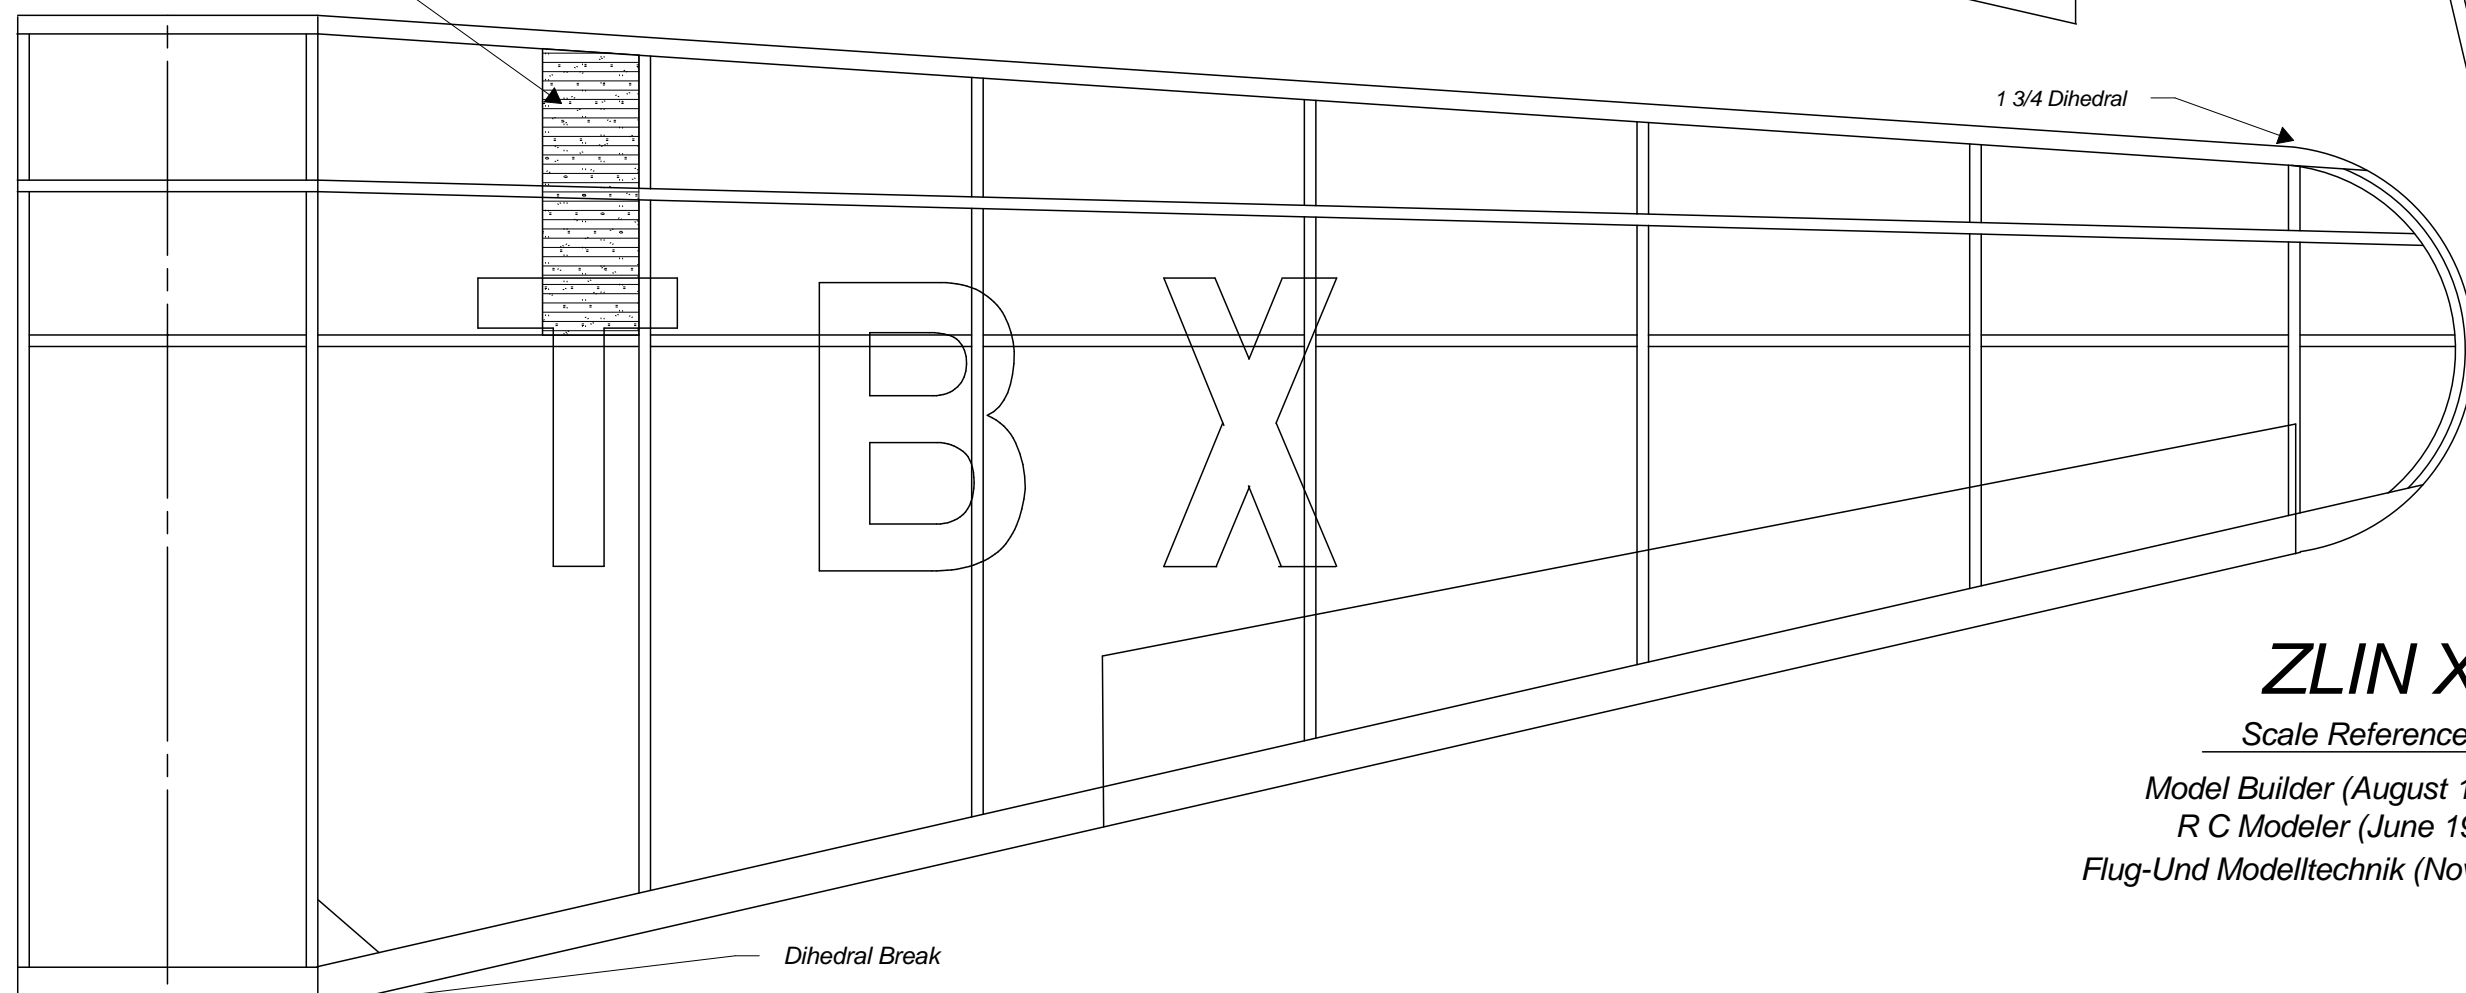

Scale Stab Outline

Fill Between Leading Edge and Spar lower  
For landing gear

1 3/4 Dihedral

Dihedral Break

### ZLIN XII

Scale References:

- Model Builder (August 1975)
- R C Modeler (June 1989)
- Flug-Und Modelltechnik (Nov 1988)

Gussets Lower only  
for Landing Gear.

Color:  
Overall Yellow  
Black Lettering and Registration  
Lemans Blue Accent Striping

Shock Mount To Wing

1/32 Sheet

Lemans Blue

Silver

ZLIN-XII - 183

.020 Wire Front Leg Only

### ZLIN XII

Rubber Scale or Golden Age  
Czechoslovakian Golden Age Trainer

Drawn By: David Livesay (4-12-93)