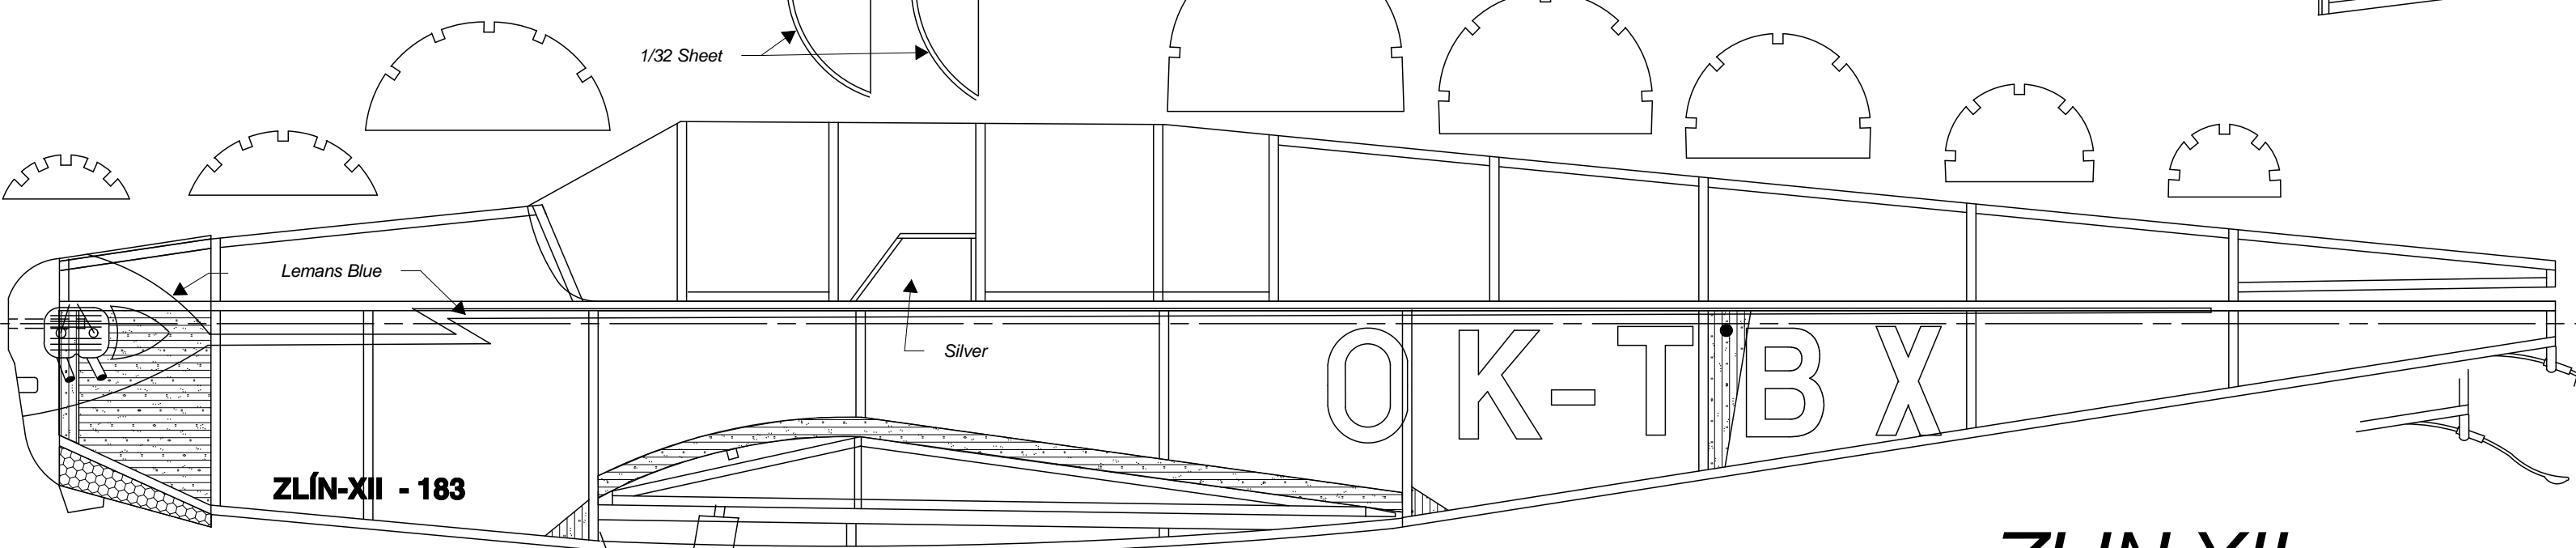

### ZLIN XII

Scale References:

- Model Builder (August 1975)
- R C Modeler (June 1989)
- Flug-Und Modelltechnik (Nov 1988)

Gussets Lower only  
for Landing Gear.

Color:  
Overall Yellow  
Black Lettering and Registration  
Lemans Blue Accent Striping

Shock Mount To Wing

1/32 Sheet

Lemans Blue

Silver

ZLIN-XII - 183

.020 Wire Front Leg Only