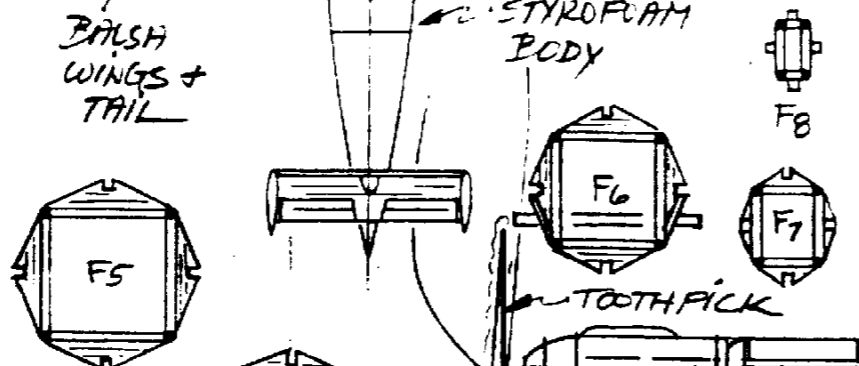

P-NUT BLOHM & VOSS R204
BY PRES BRUNING 9/1/90

HOLLOW OUT TIPS

EPOXY BLADES TO TOOTH PICK

TIP 3/32" HOLLOW OUT

1/16" MAKE RIGHT & LEFT

REF. HERDPLANS - JUSTO MIRANDA

SHEET COWL

HOLLOW OUT BOMB RACK

COLOR SCHEME:
FUSELAGE TOP SURFACE
DARK GREEN + GREY MOTTLE
WINGS + TAIL UPPER GREEN/GREY
ALL LOWER SURFACES LIGHT GREEN/GREY

PLUG IN GEAR OPTION