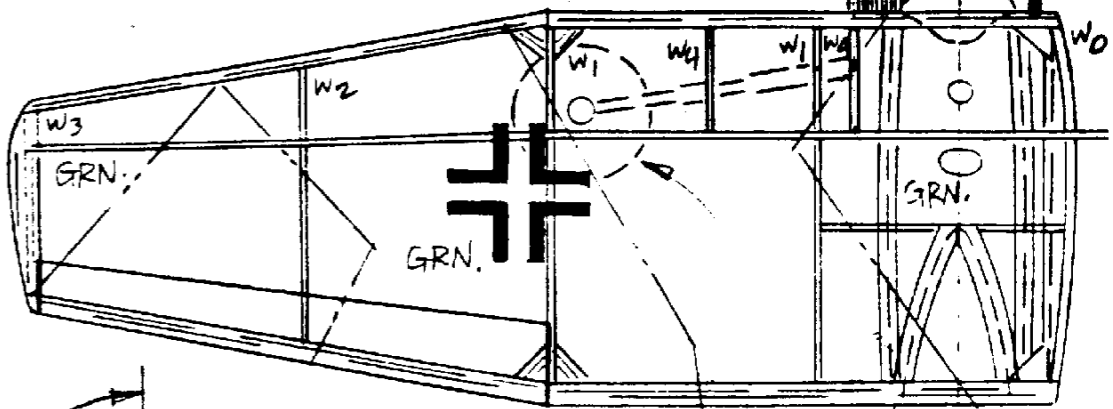

P-NUT BLOHM & VOSS R204
BY PRES BRUNING 9/1/90

HOLLOW OUT TIPS

EPOXY BLADES TO TOOTH PICK

TIP 3/32" HOLLOW OUT

1/16" MAKE RIGHT & LEFT

REF. HERDPLANS - JUSTO MIRANDA

SHEET COWL

HOLLOW OUT BOMB RACK

COLOR SCHEME:
FUSELAGE TOP SURFACE
DARK GREEN + GREY MOTTLE
WINGS + TAIL UPPER GREEN/GREY
ALL LOWER SURFACES LIGHT GREEN/GREY

PLUG IN GEAR OPTION