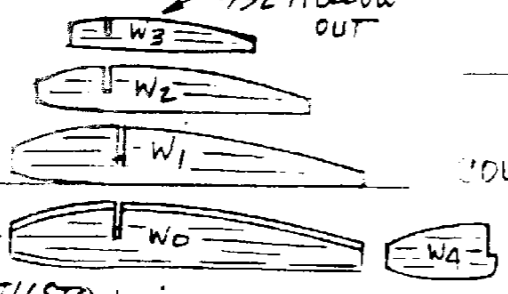

P-NUT BLOHM & VOSS R204
BY PRES BRUNING 9/1/90

HOLLOW OUT TIPS

EPOXY BLADES TO TOOTH PICK

TIP 3/32" HOLLOW OUT

1/16" MAKE RIGHT & LEFT

REF. HERDPLANS - JUSTO MIRANDA

SHEET COWL

HOLLOW OUT BOMB RACK

COLOR SCHEME:
FUSELAGE TOP SURFACE
DARK GREEN + GREY MOTTLE
WINGS + TAIL UPPER GREEN/GREY
ALL LOWER SURFACES LIGHT GREEN/GREY

PLUG IN GEAR OPTION