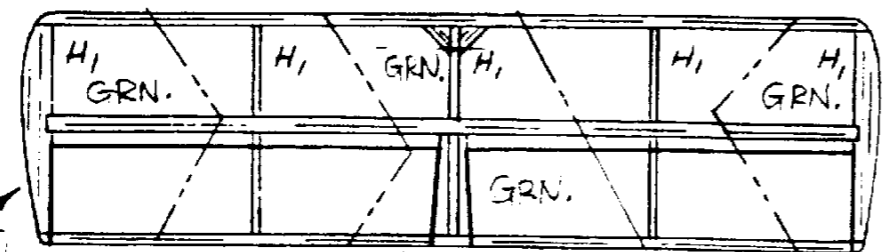

P-NUT BLOHM & VOSS R204
BY PRES BRUNING 9/1/90

HOLLOW OUT TIPS