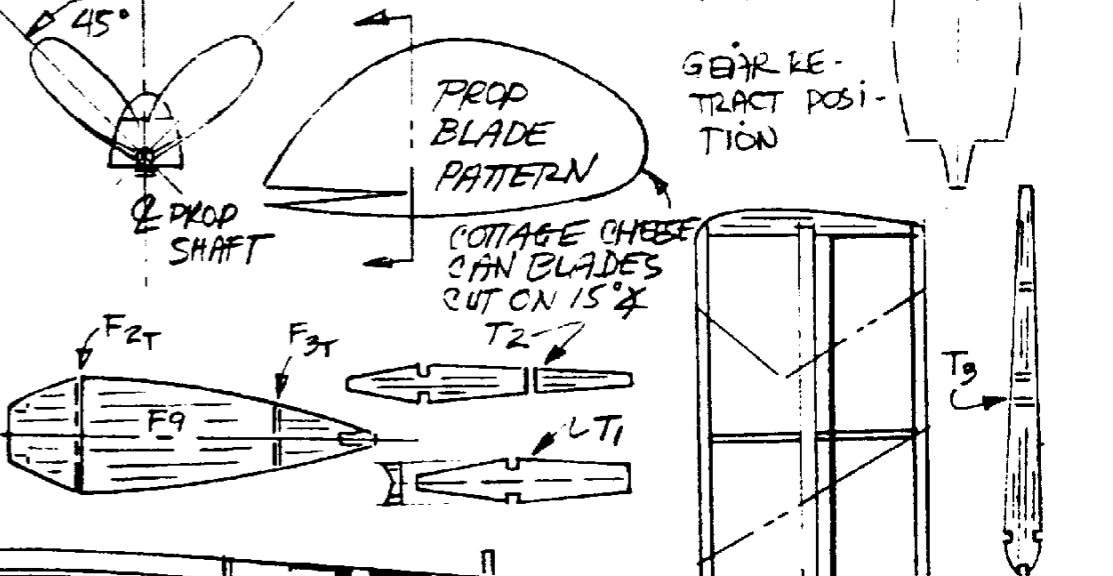

P-NUT BLOHM & VOSS R204
BY PRES BRUNING 9/1/90

HOLLOW OUT TIPS

EPOXY BLADES TO TOOTH PICK

TIP 3/32" HOLLOW OUT

1/16" MAKE RIGHT & LEFT

REF. HERDPLANS - JUSTO MIRANDA

SHEET COWL

HOLLOW OUT BOMB RACK

COLOR SCHEME:
FUSELAGE TOP SURFACE
DARK GREEN + GREY MOTTLE
WINGS + TAIL UPPER GREEN/GREY
ALL LOWER SURFACES LIGHT GREEN/GREY

PLUG IN GEAR OPTION