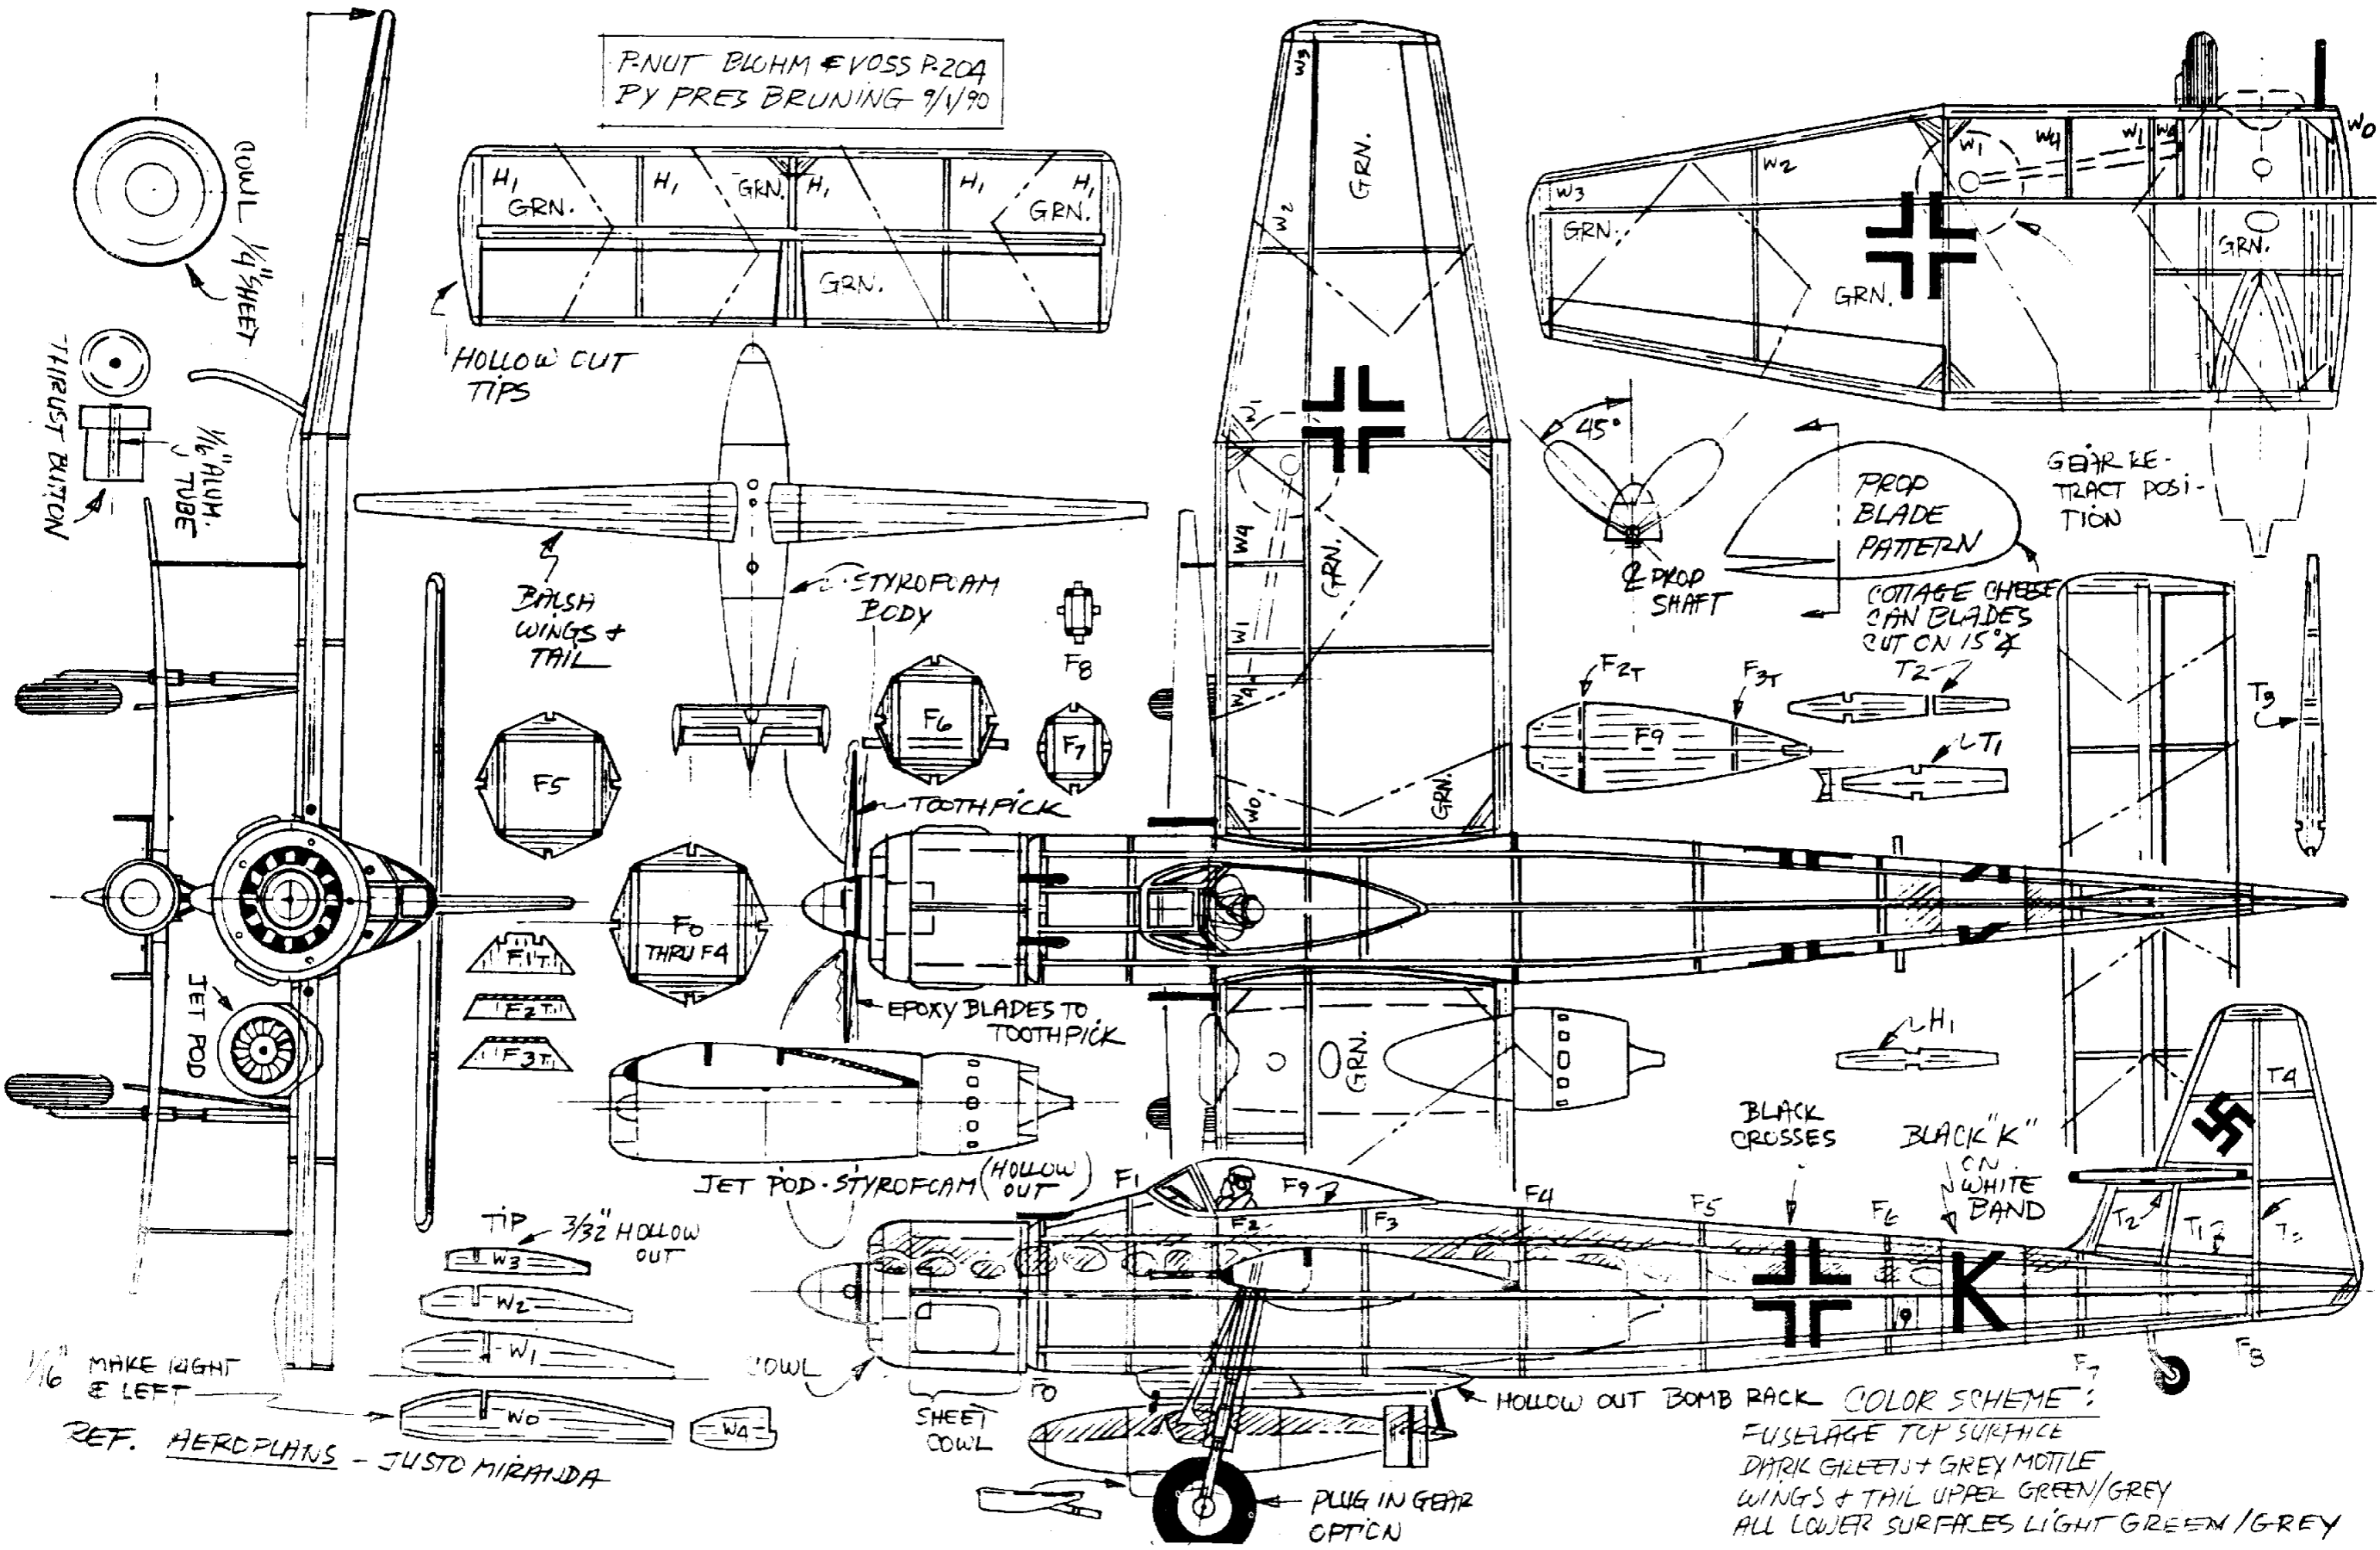

P-NUT BLOHM & VOSS R204
BY PRES BRUNING 9/1/90

HOLLOW OUT TIPS

EPOXY BLADES TO TOOTH PICK

TIP 3/32" HOLLOW OUT

1/16" MAKE RIGHT & LEFT

REF. HERDPLANS - JUSTO MIRANDA

SHEET COWL

HOLLOW OUT BOMB RACK

COLOR SCHEME:
FUSELAGE TOP SURFACE
DARK GREEN + GREY MOTTLE
WINGS + TAIL UPPER GREEN/GREY
ALL LOWER SURFACES LIGHT GREEN/GREY

PLUG IN GEAR OPTION